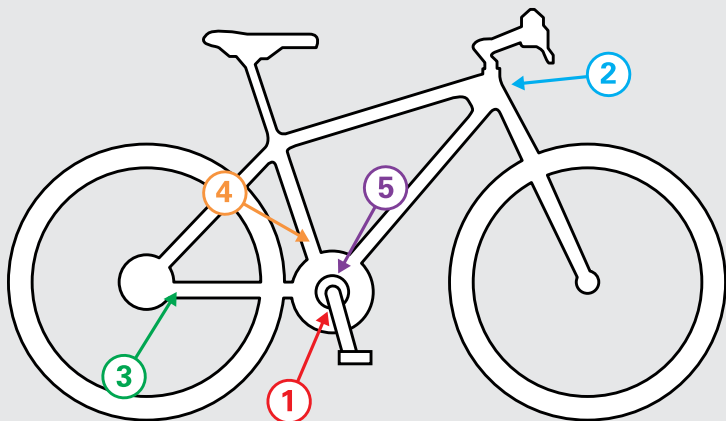

To locate the serial number, turn your bicycle upside down and look for the engraved number between the pedals. ①

Below are other possible locations to find your serial number. ② ③ ④ ⑤

*We recommend you also register your bicycle online with the Tampa Police Department at www.tampagov.net/appl_customer_service_center/form.asp?strServiceID=723. It's a similar process and can be done online.