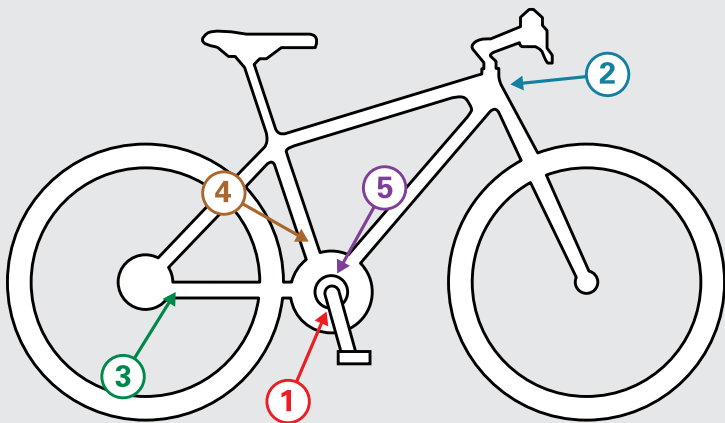

To locate the serial number, turn your bicycle upside down and look for the engraved number between the pedals. ①

Below are other possible locations to find your serial number. ② ③ ④ ⑤

*We recommend you also register your bicycle online with the Tampa Police Department at www.tampagov.net/appl_customer_service_center/form.asp?strServiceID=723. It's a similar process and can be done online.