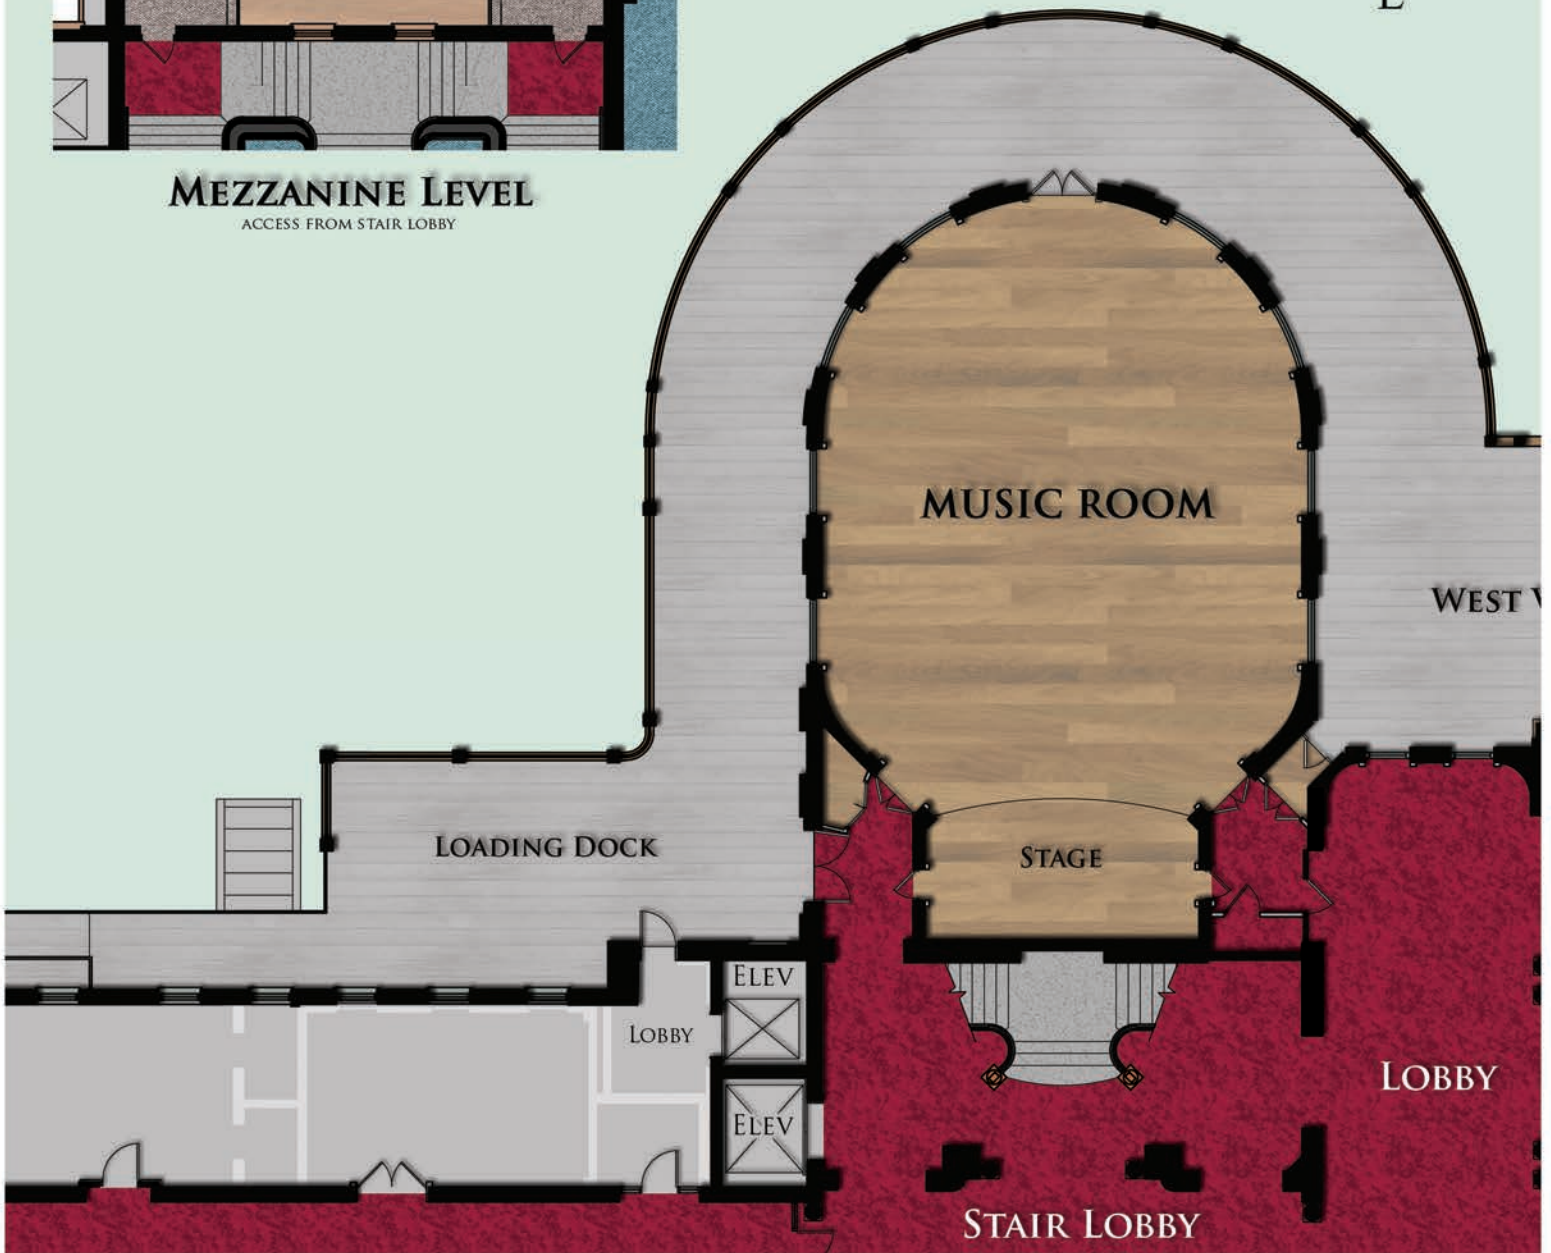

MEZZANINE LEVEL
ACCESS FROM STAIR LOBBY

The University Of
T A M P A

MUSIC ROOM

2,400 SQ FT

SCALE: 1/16"=1'-0"

SEATED OCCUPANTS: 100

COCKTAIL OCCUPANTS: 150

NAME: _____