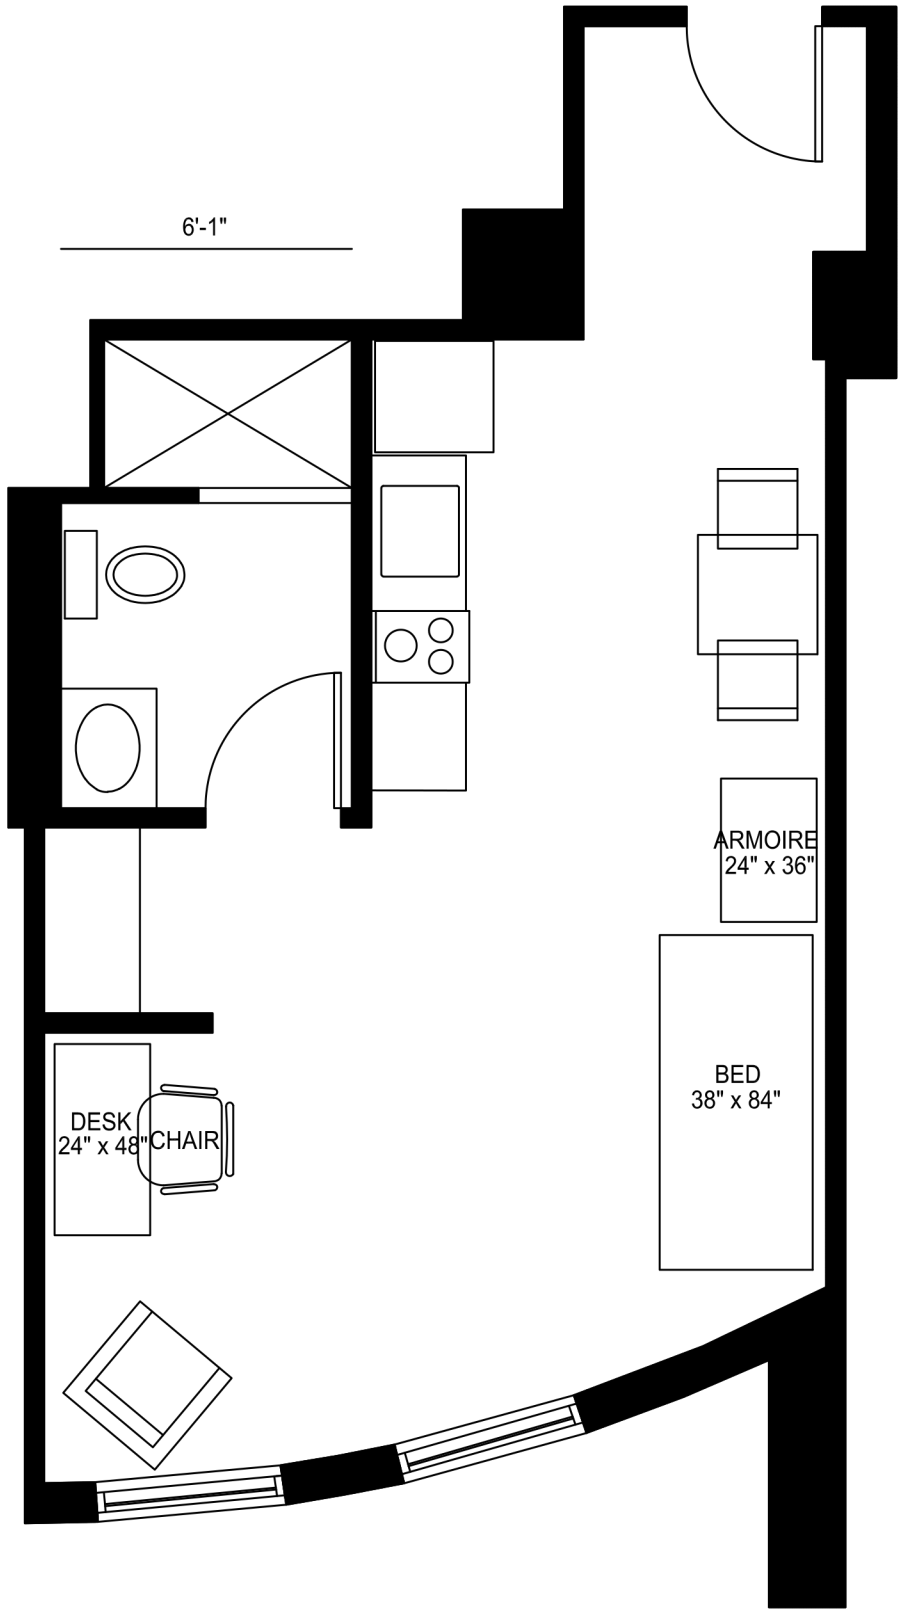

9'-6"

6'-4"

13'-8"

19'-10"

6'-1"

DESK  
24" x 48"

CHAIR

ARMOIRE  
24" x 36"

BED  
38" x 84"

16'-4"

# STRAZ HALL - FLOORPLAN C