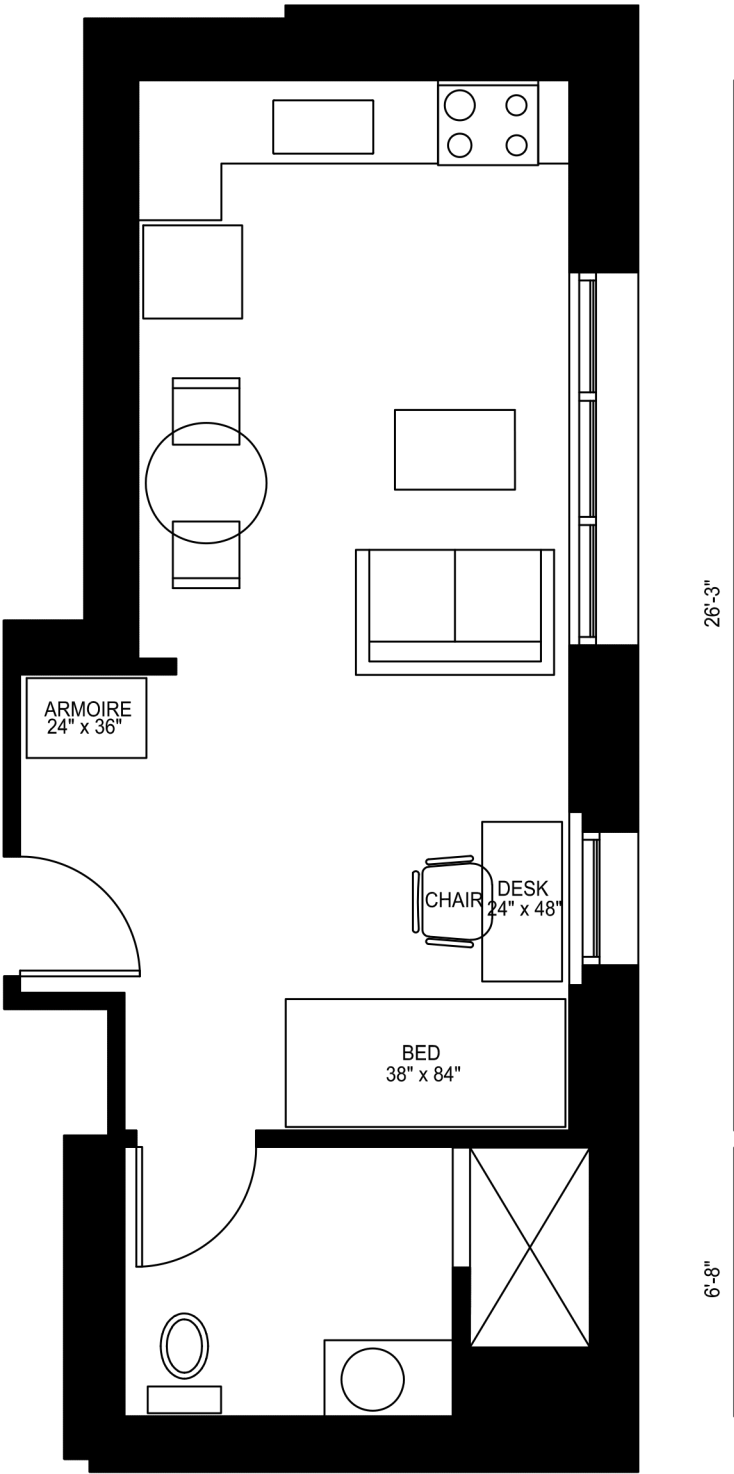

10'-9"

ARMOIRE  
24" x 36"

CHAIR

DESK  
24" x 48"

BED  
38" x 84"

26'-3"

6'-8"

# PALM APARTMENTS FLOORPLAN A