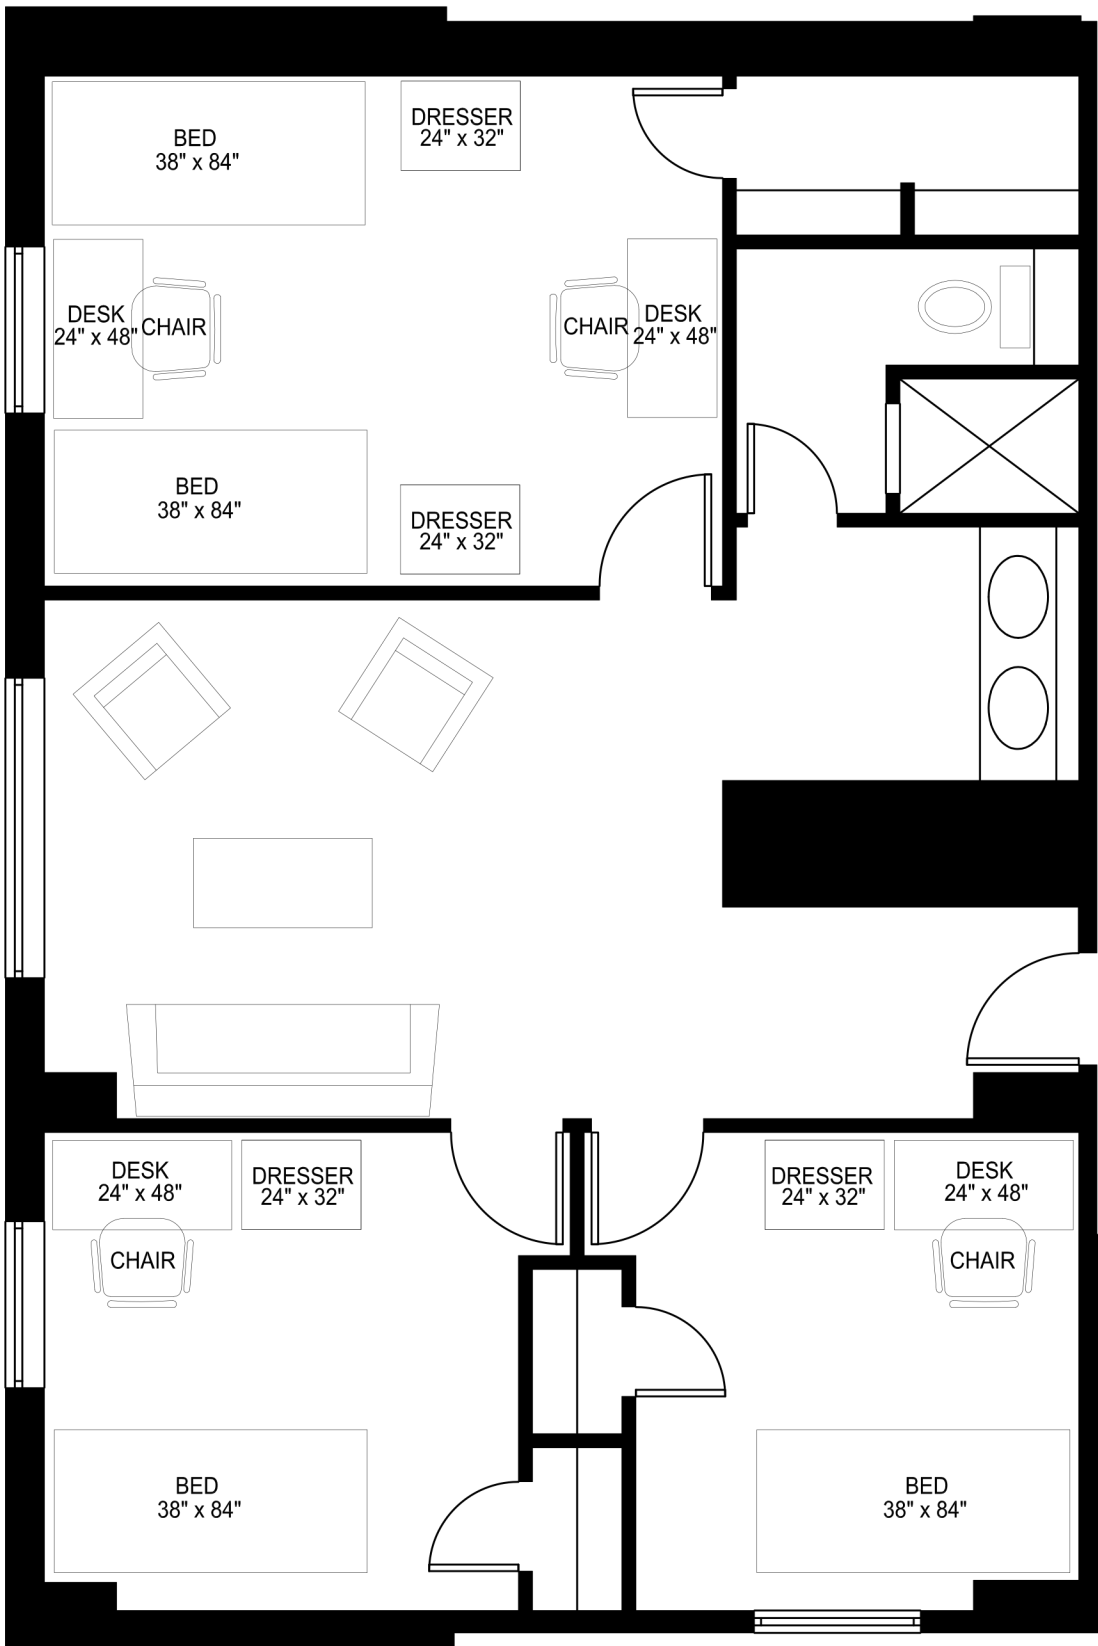

15'-2"

7'-8"

11'-4"

11'-7"

10'-8"

10'-6"

9'-10"

# BREVARD HALL - FLOORPLAN C