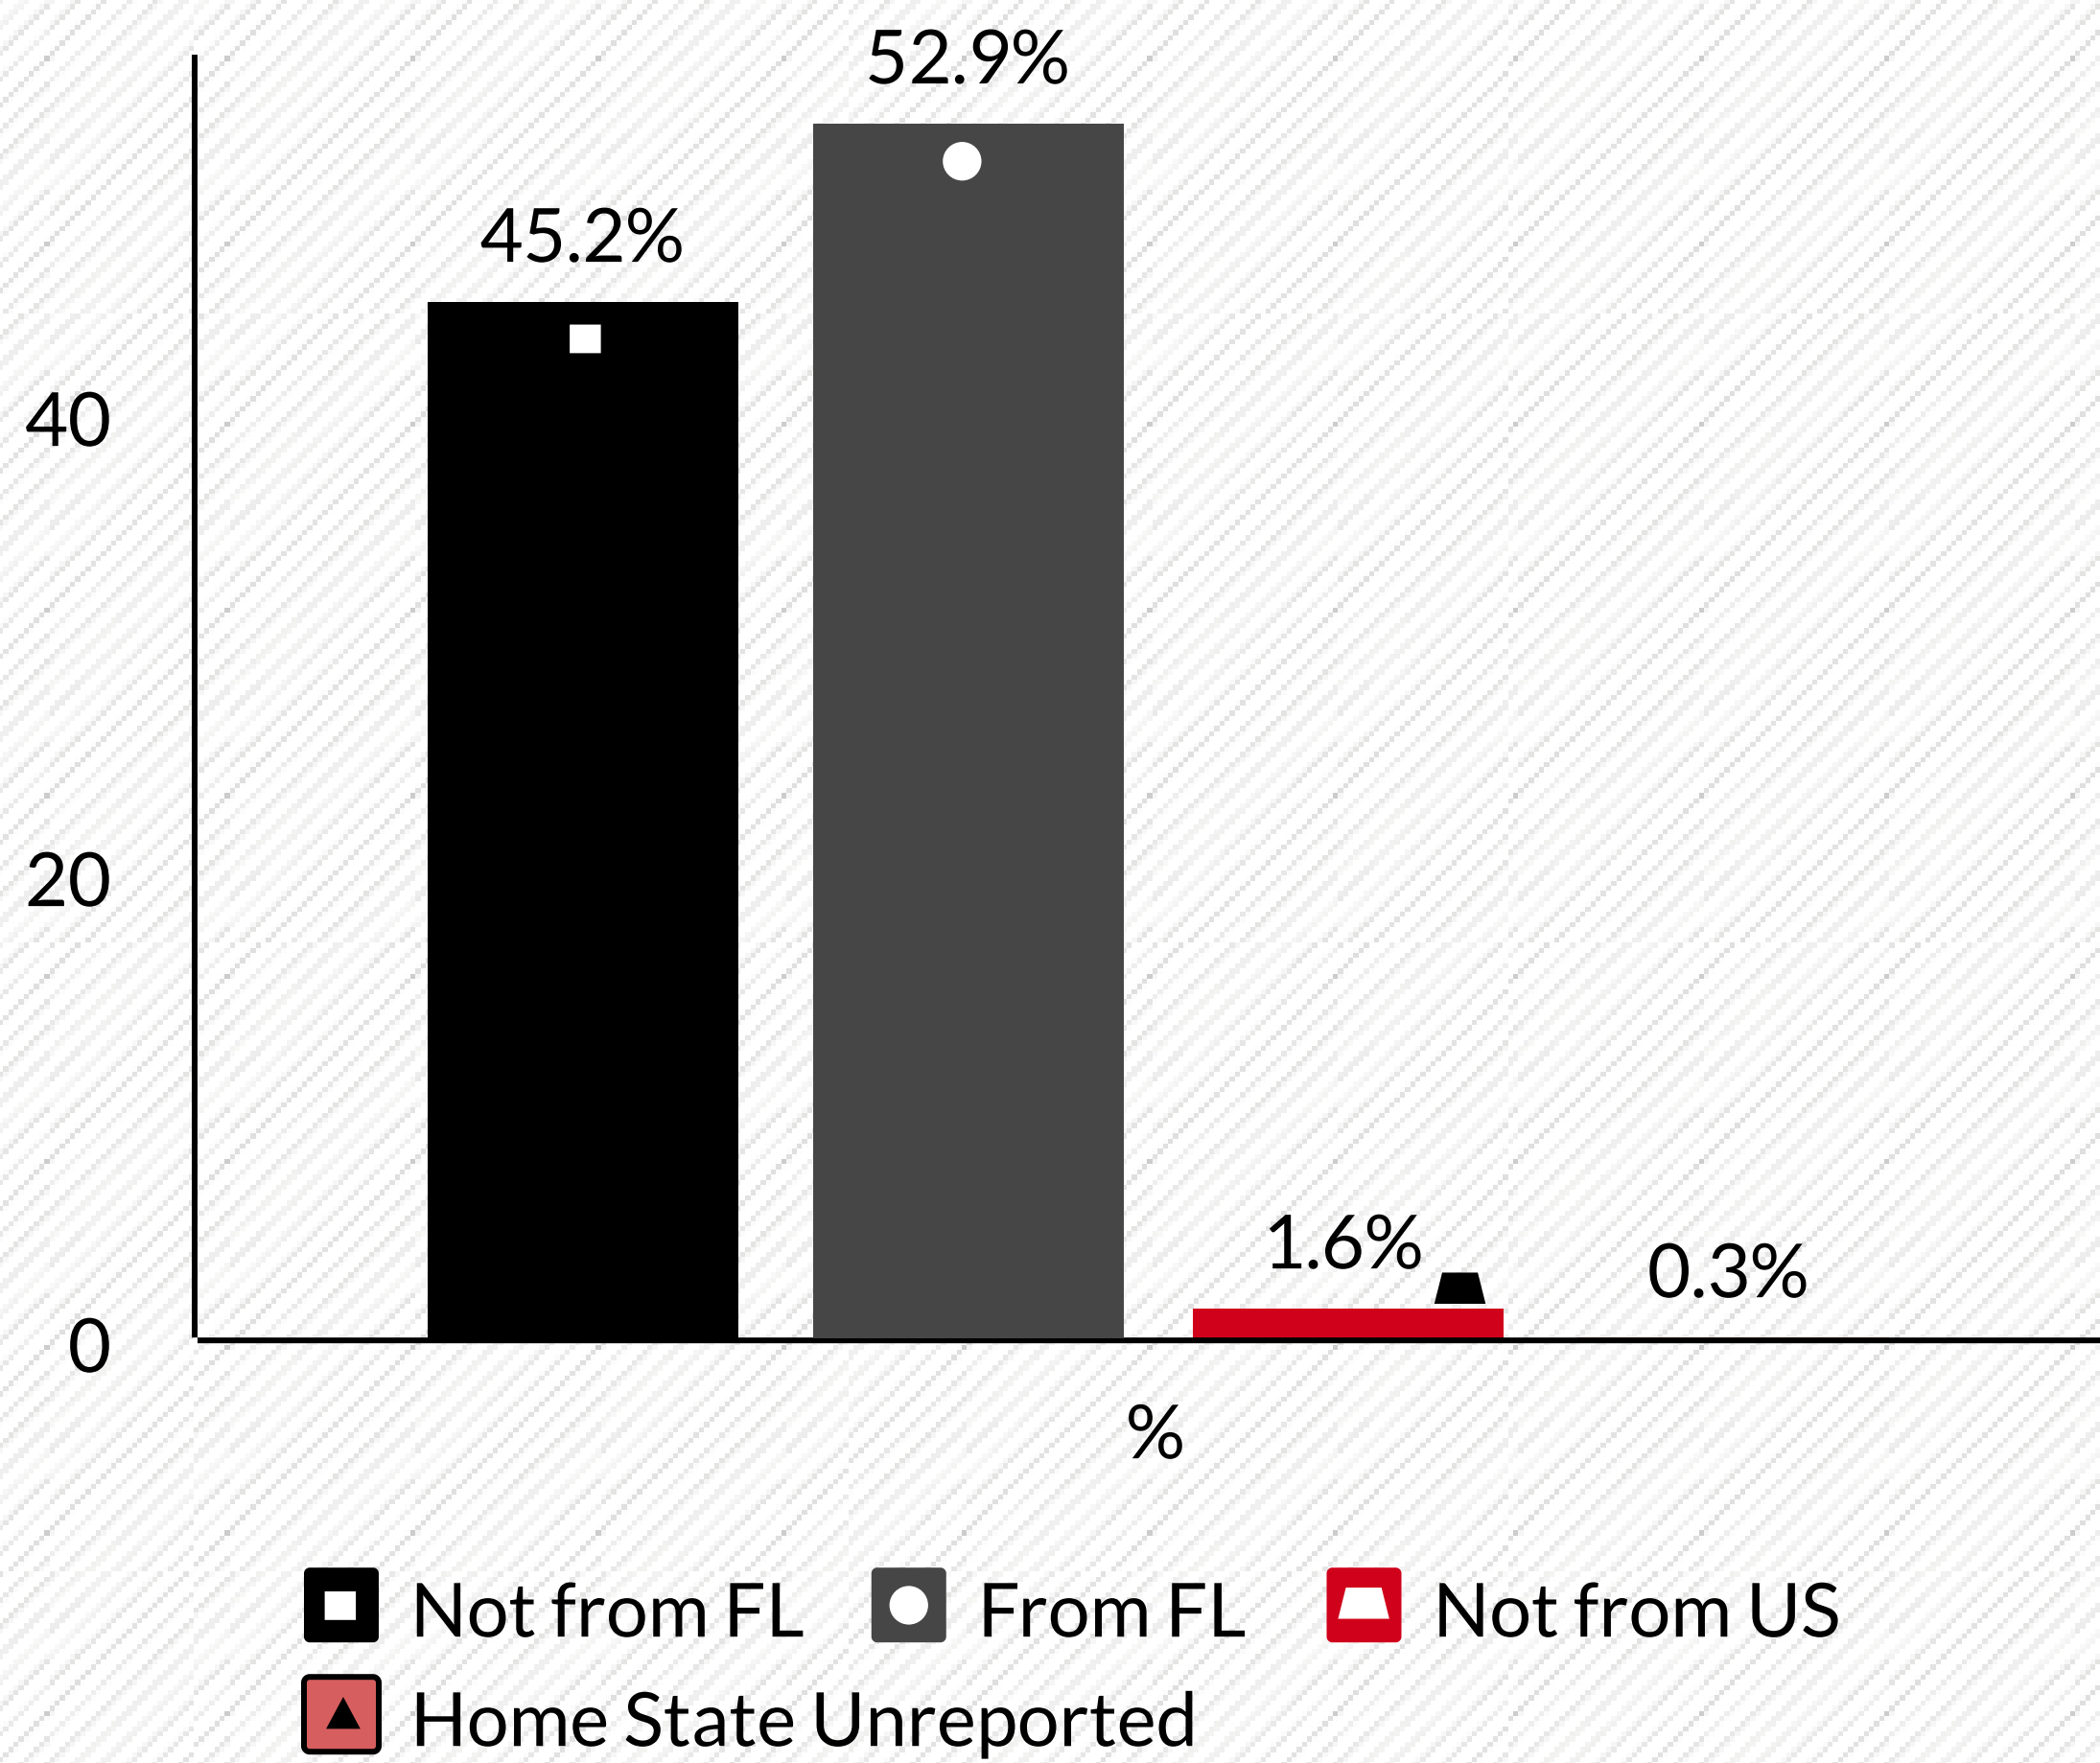

Of Those Students Who...

Stayed in Florida