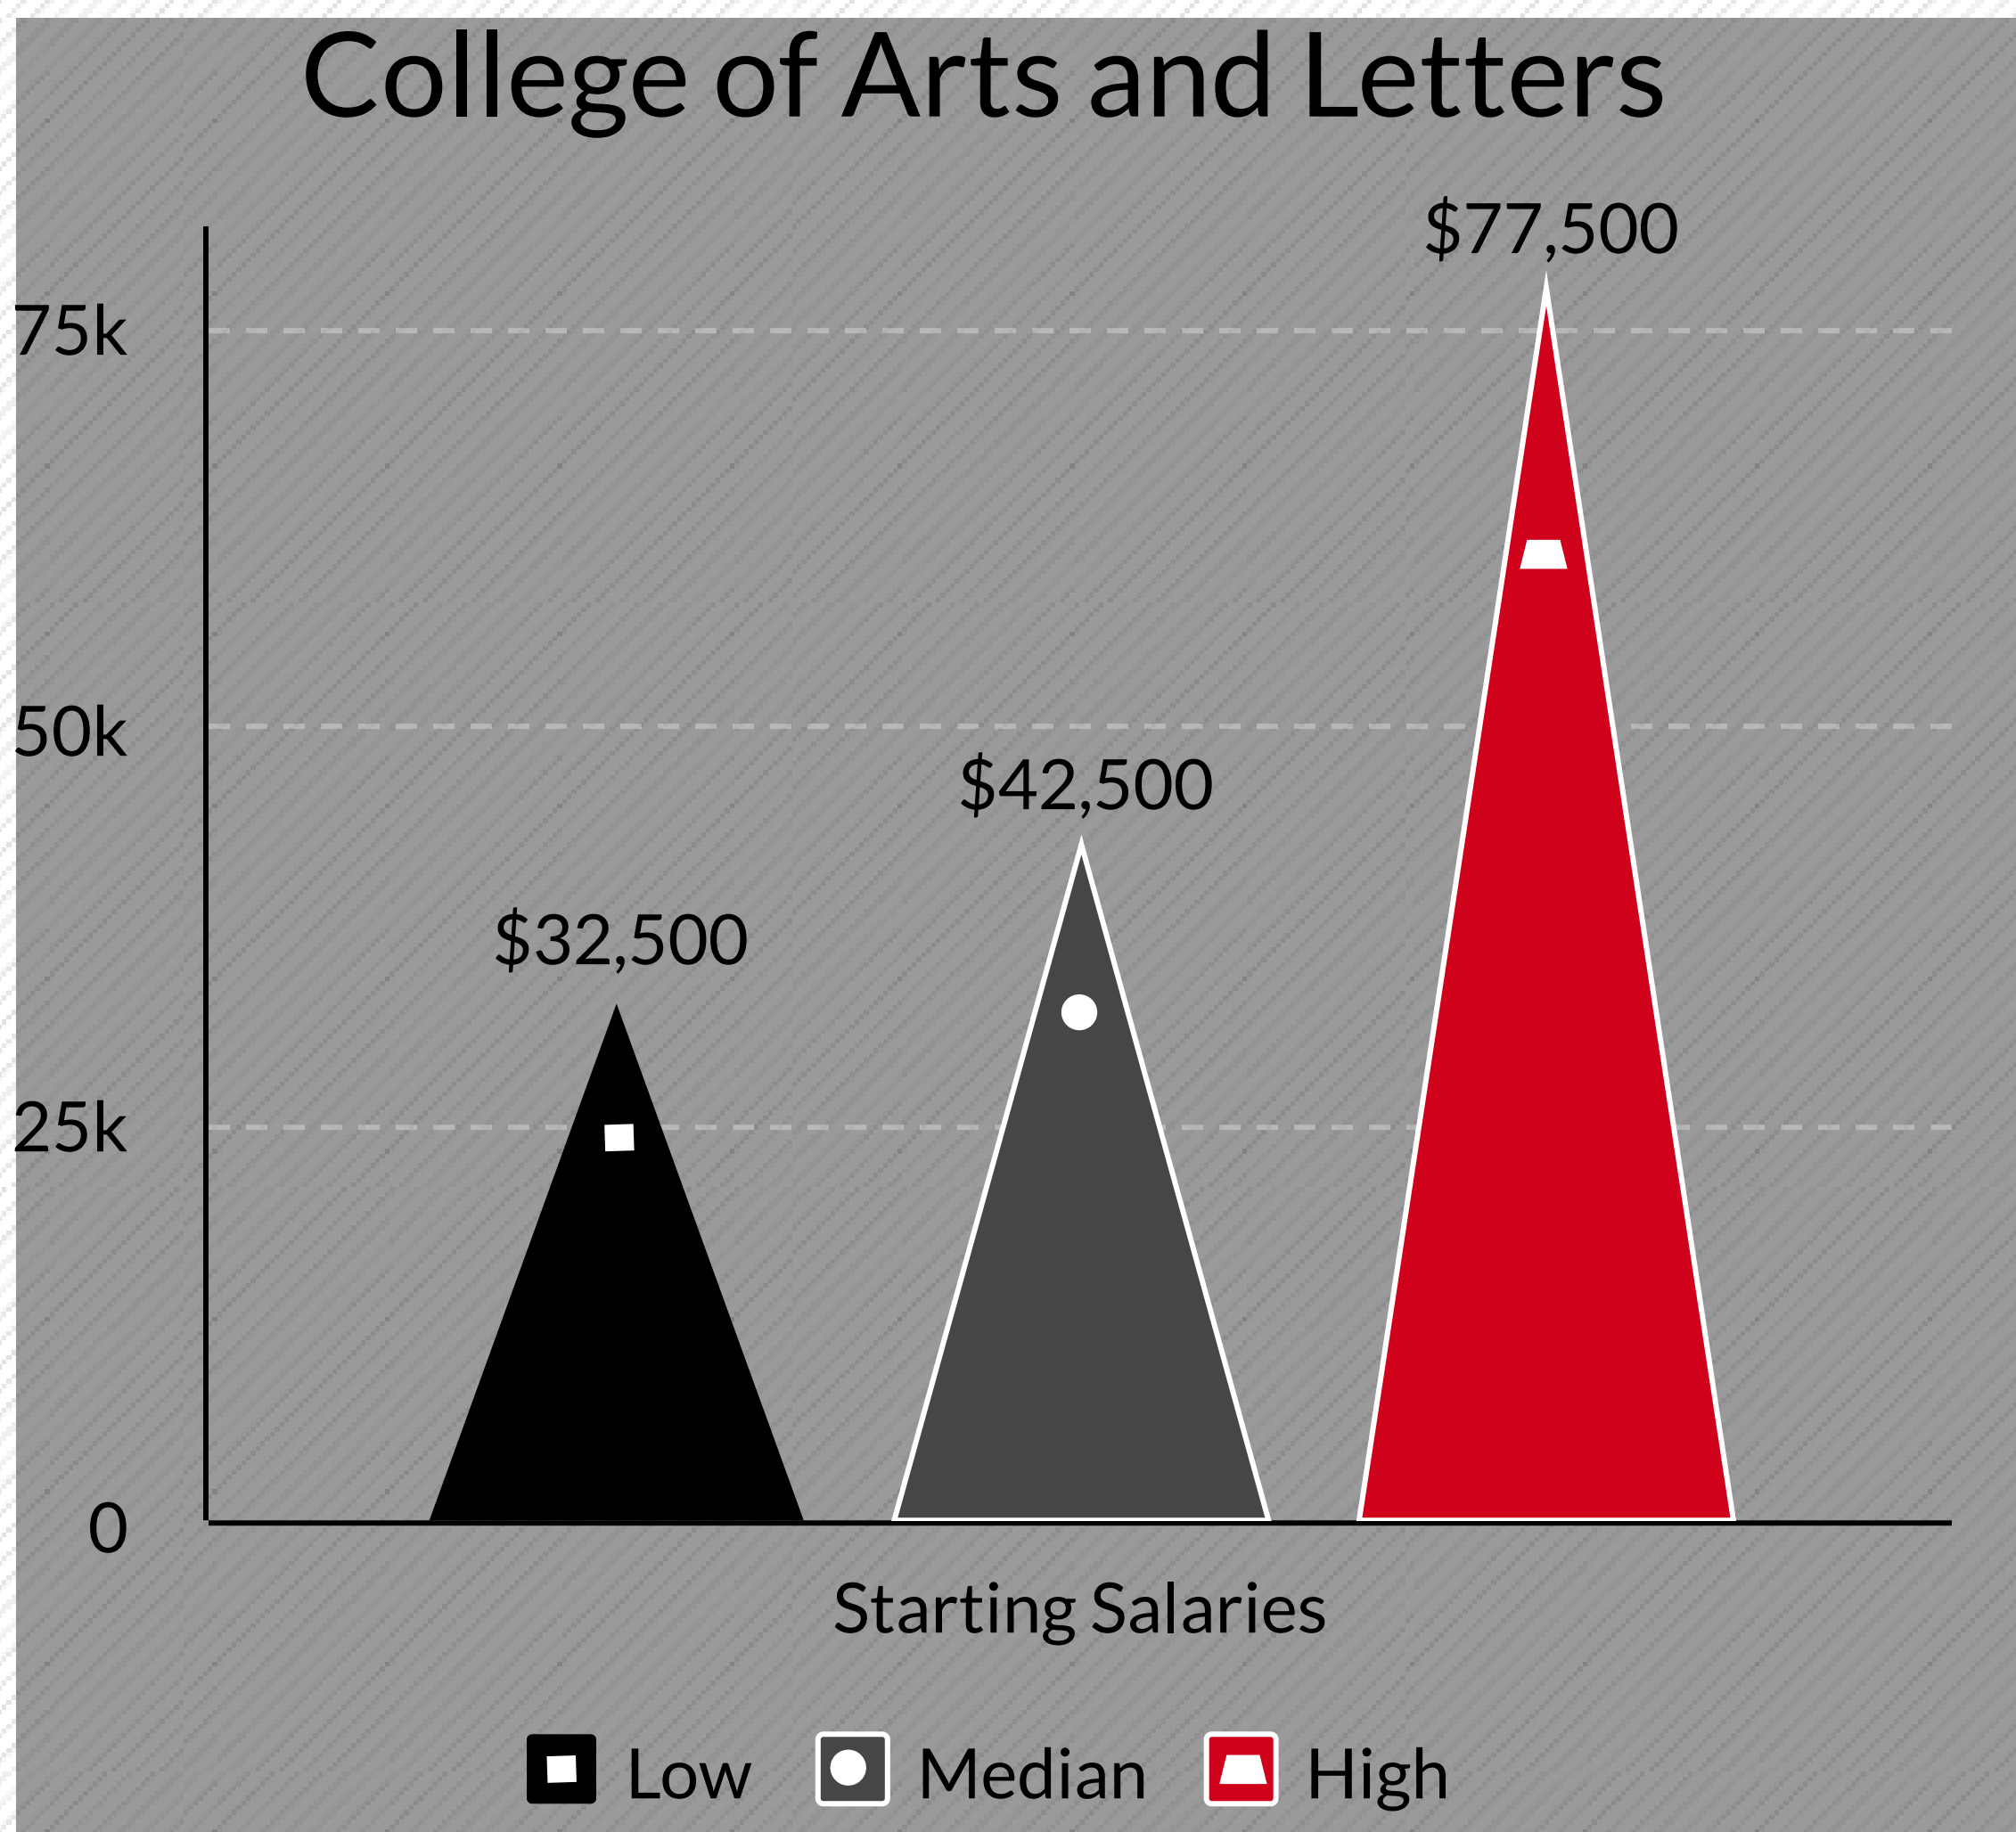

For purposes of calculating the mean, median, maximum and minimum salary information, the midpoint of the reported salary range is utilized for each respondent.