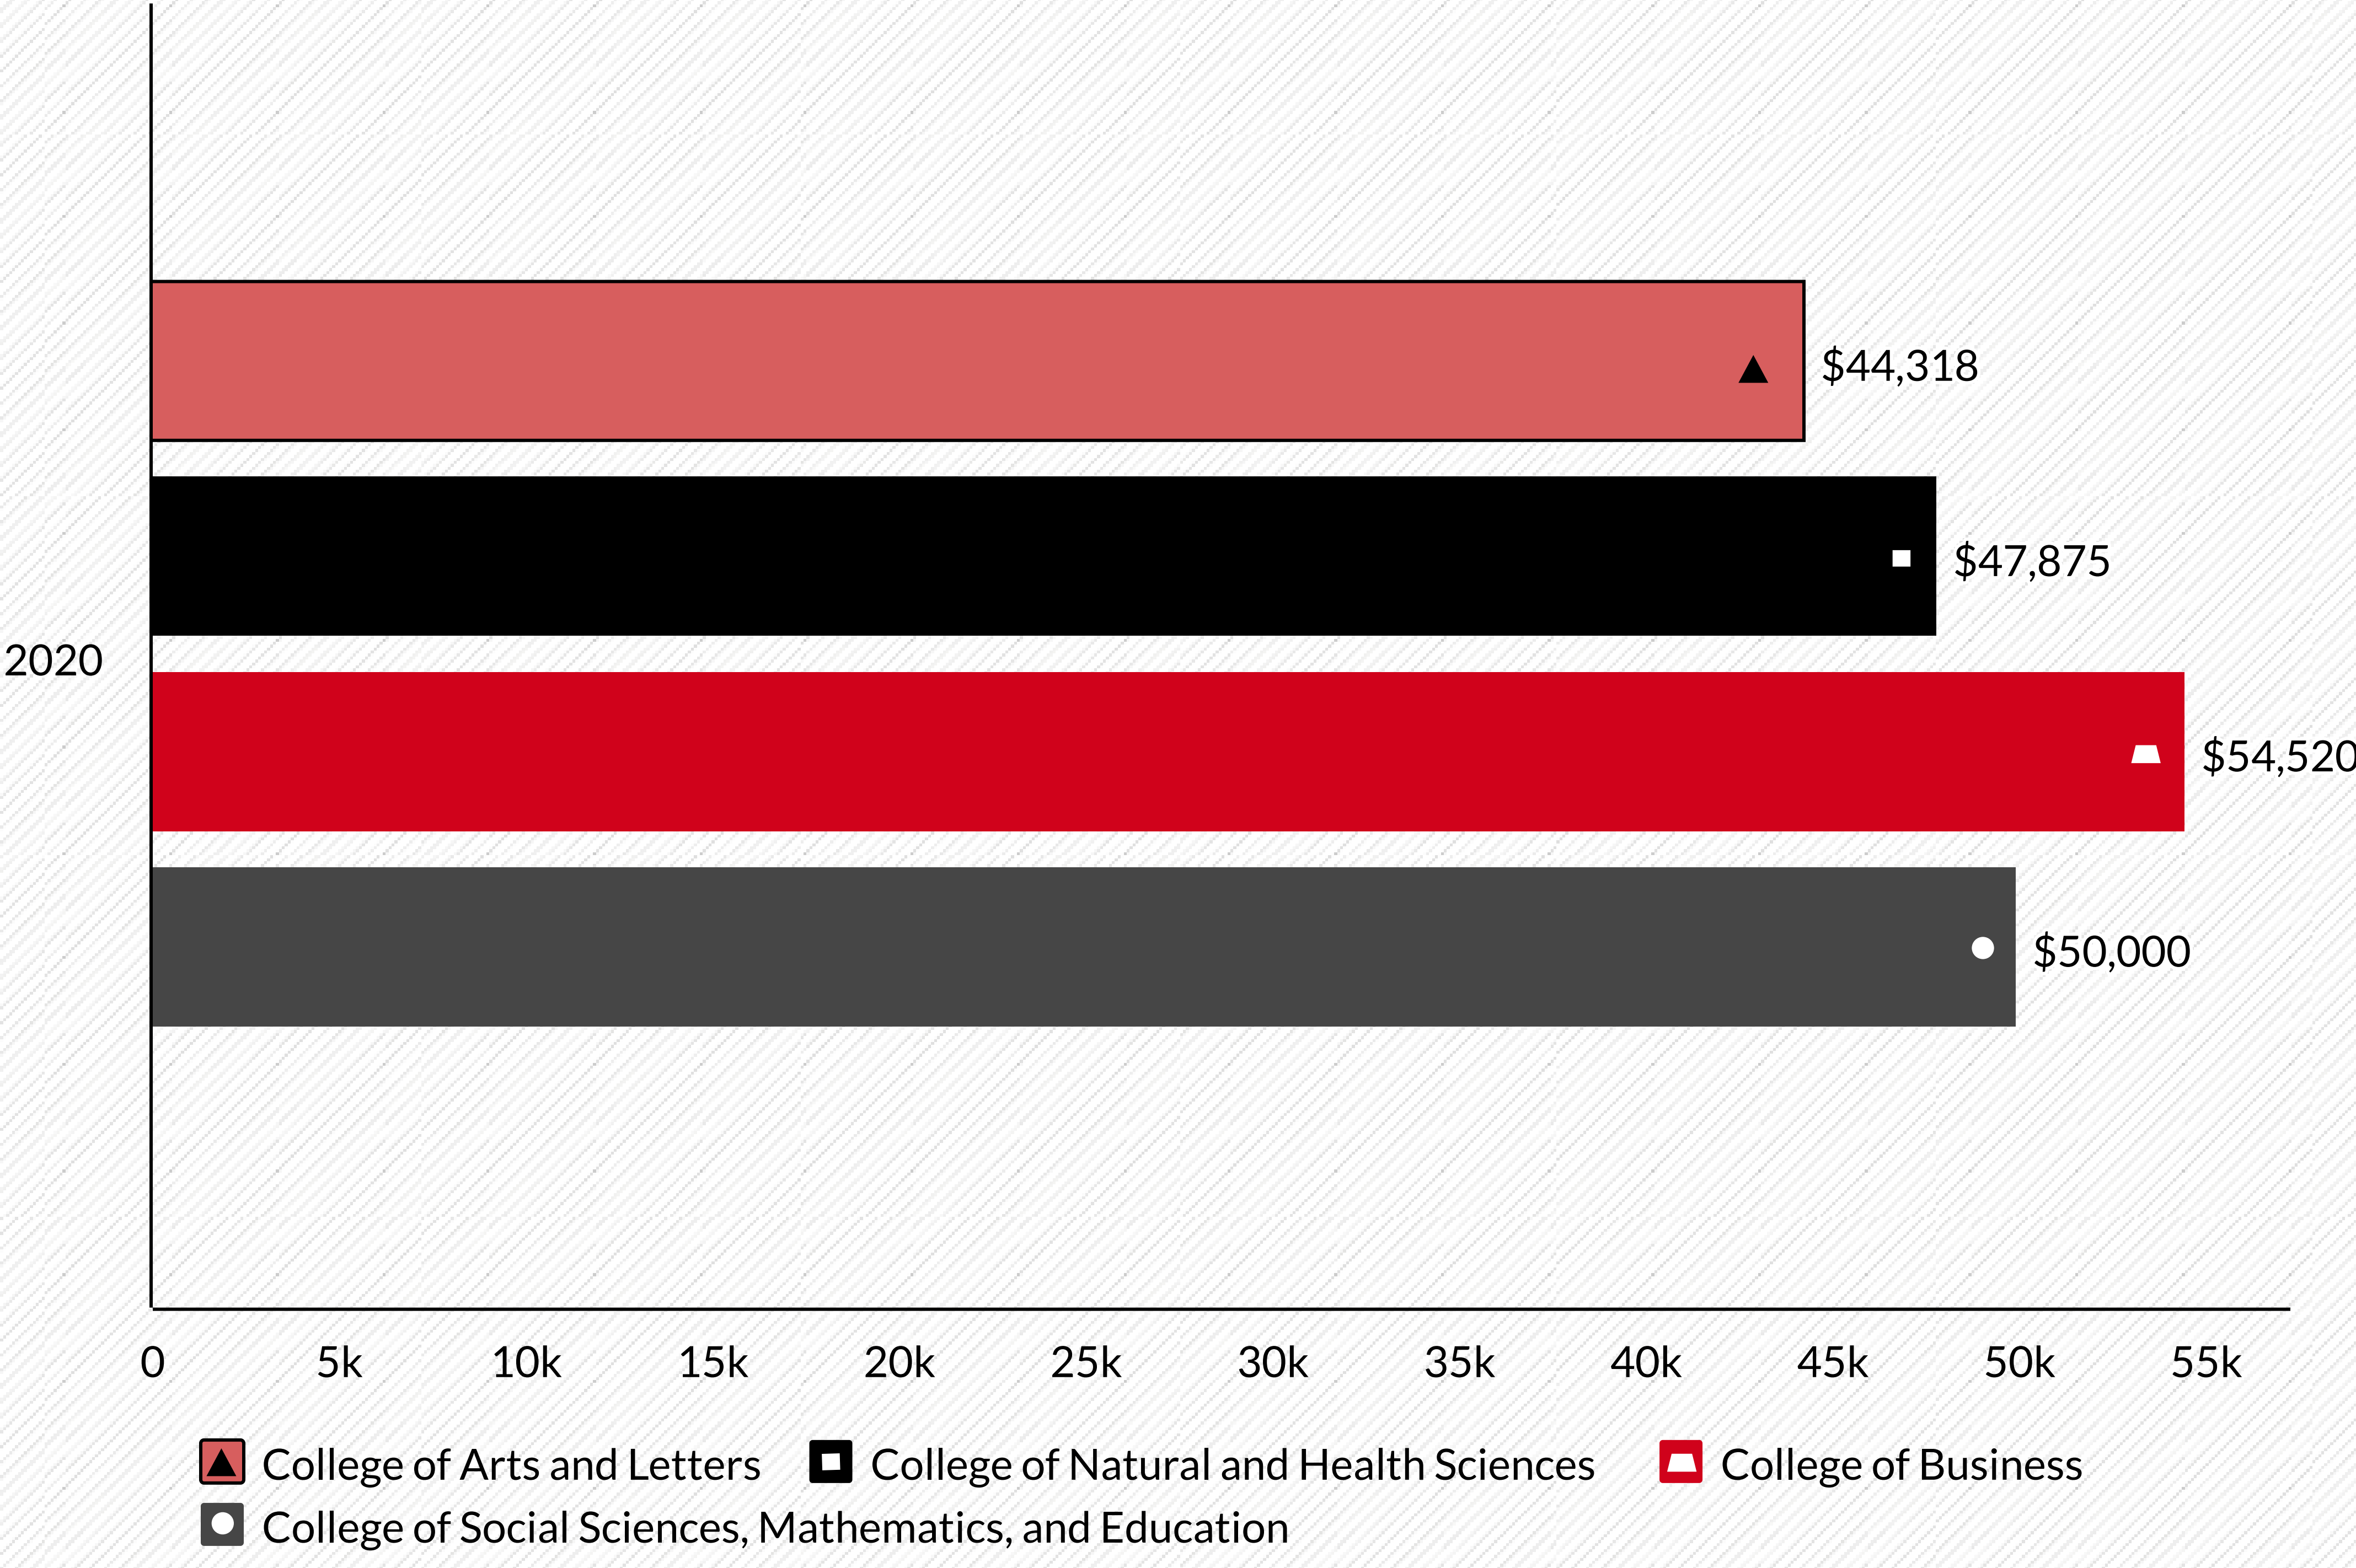

Salary Data Reported:

Respondents are not required to provide salary data. The salary statistics below are based upon 95 respondents who chose to disclose their annual salary for full-time employment. Salary information reflects self-reported base salary and does not include commissions, bonuses or other variable sources of income.

Average Salary