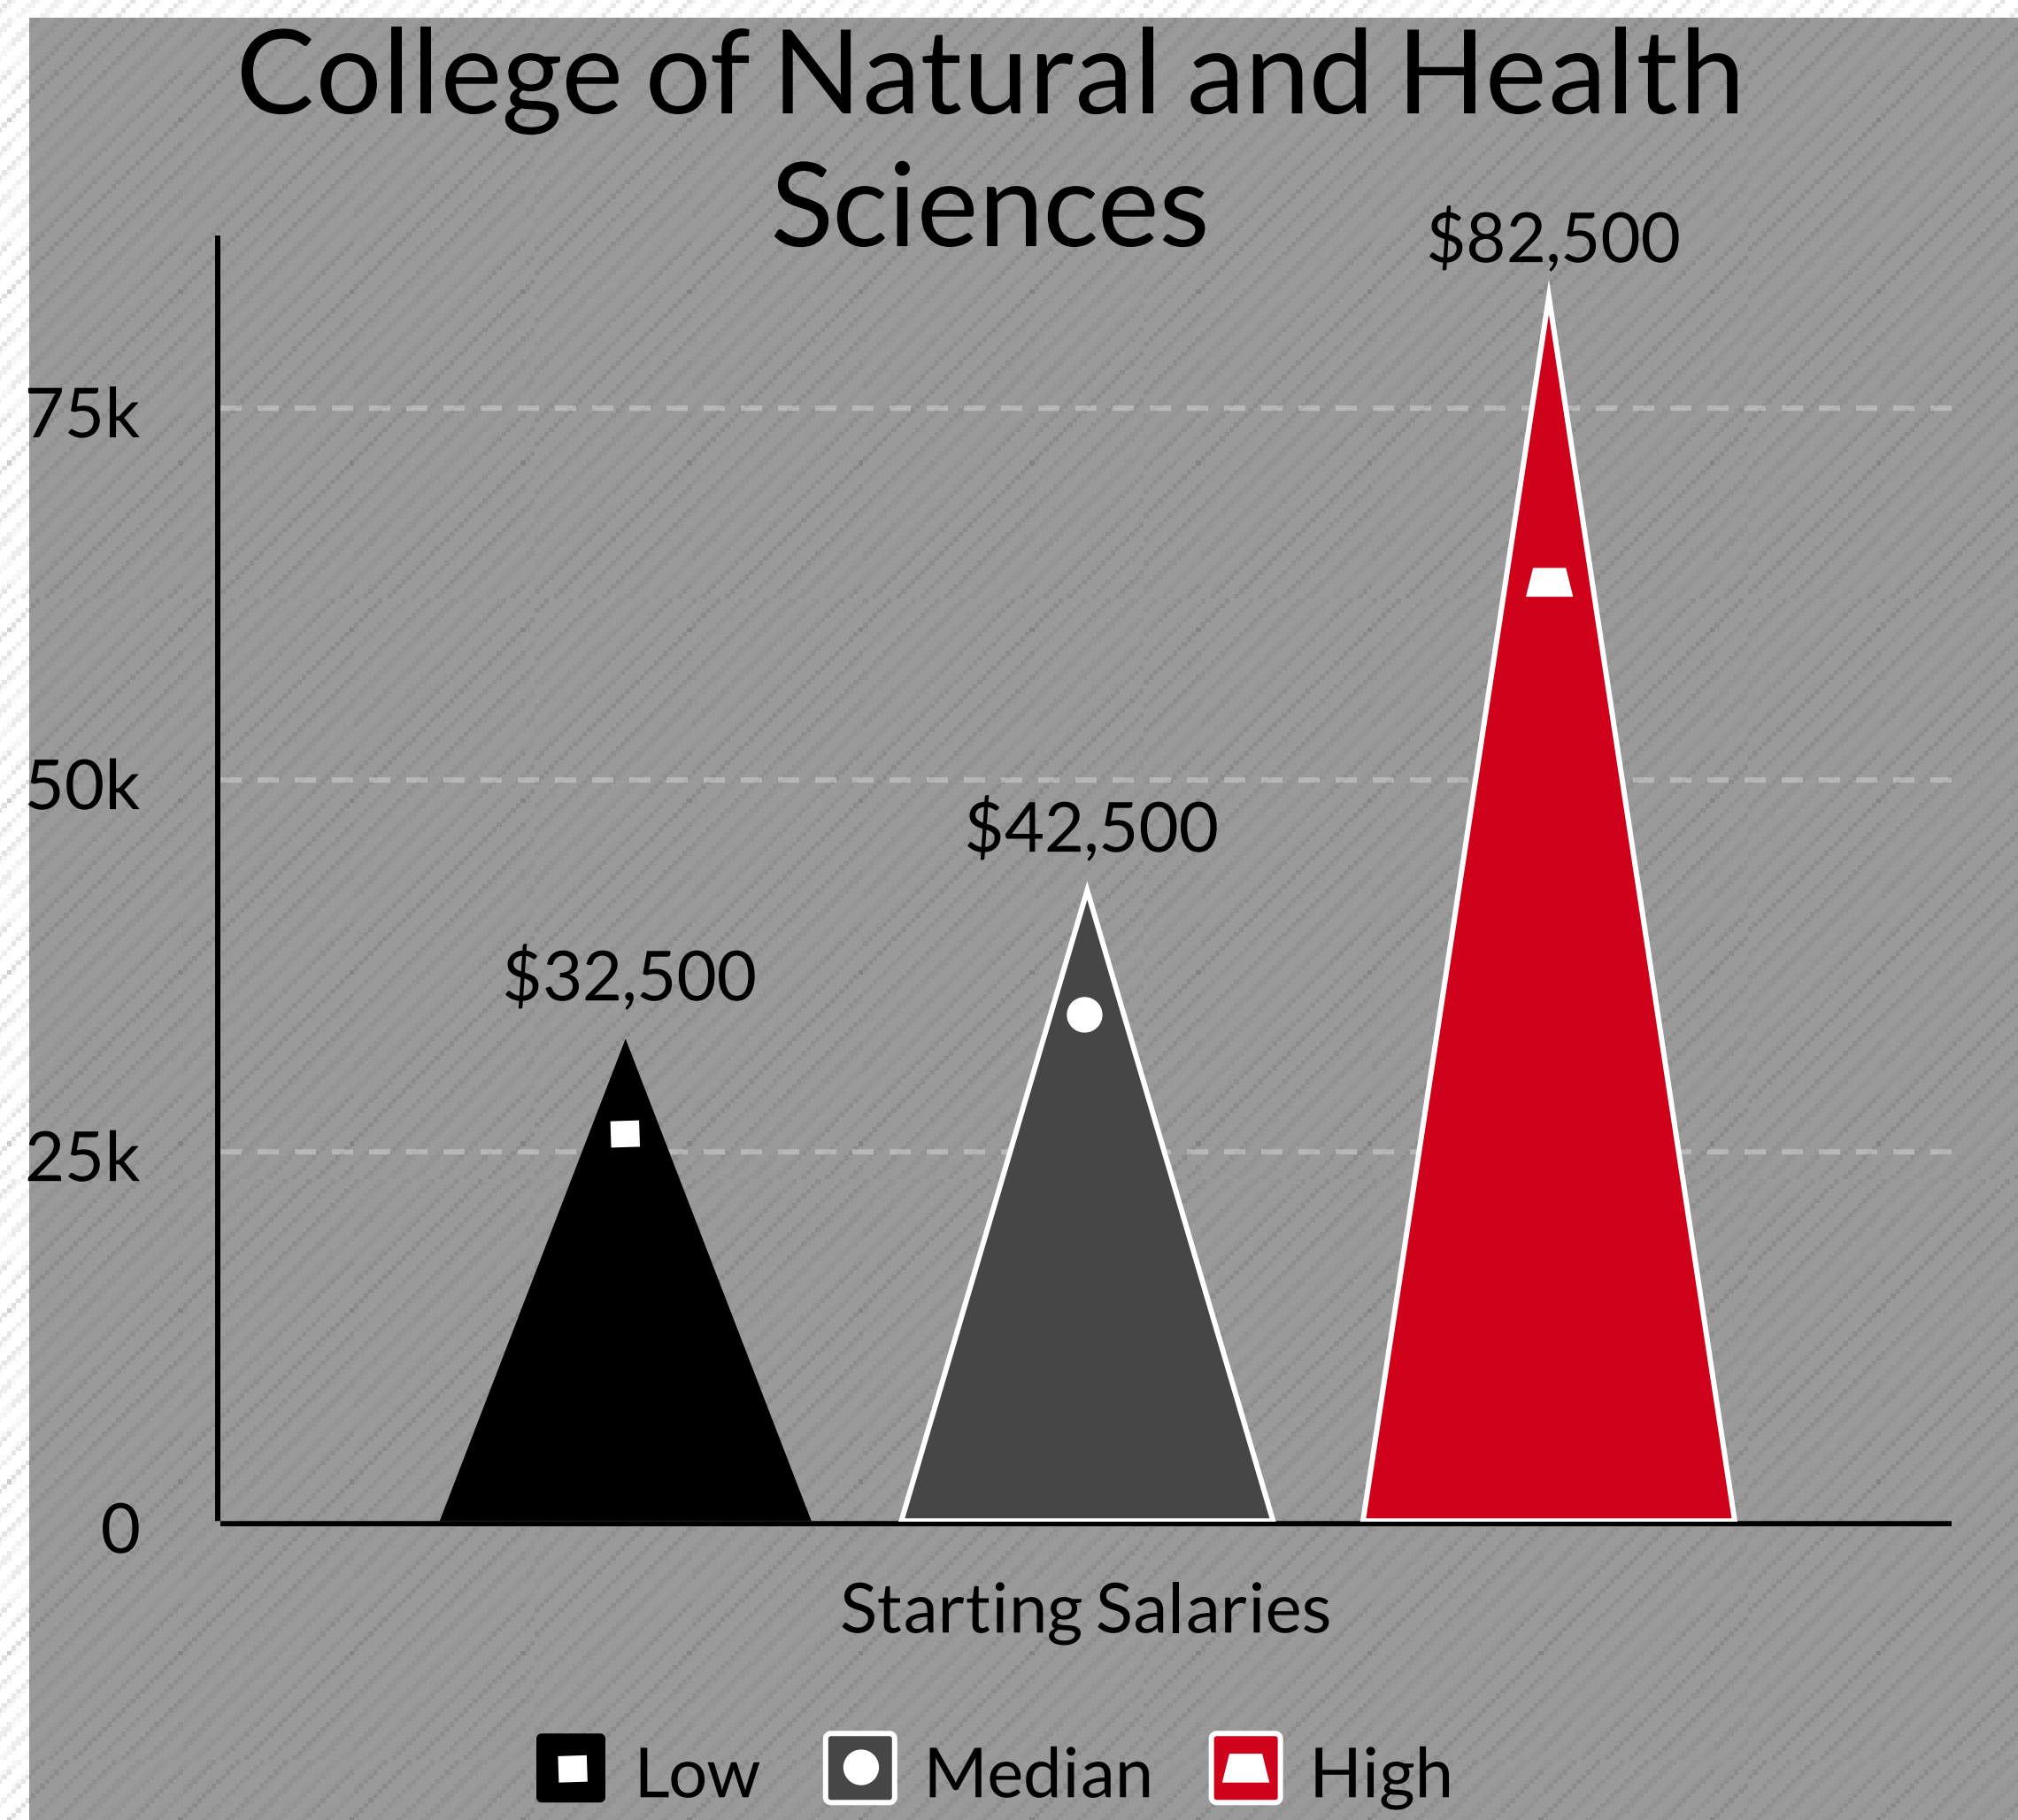

For purposes of calculating the mean, median, maximum and minimum salary information, the midpoint of the reported salary range is utilized for each respondent.