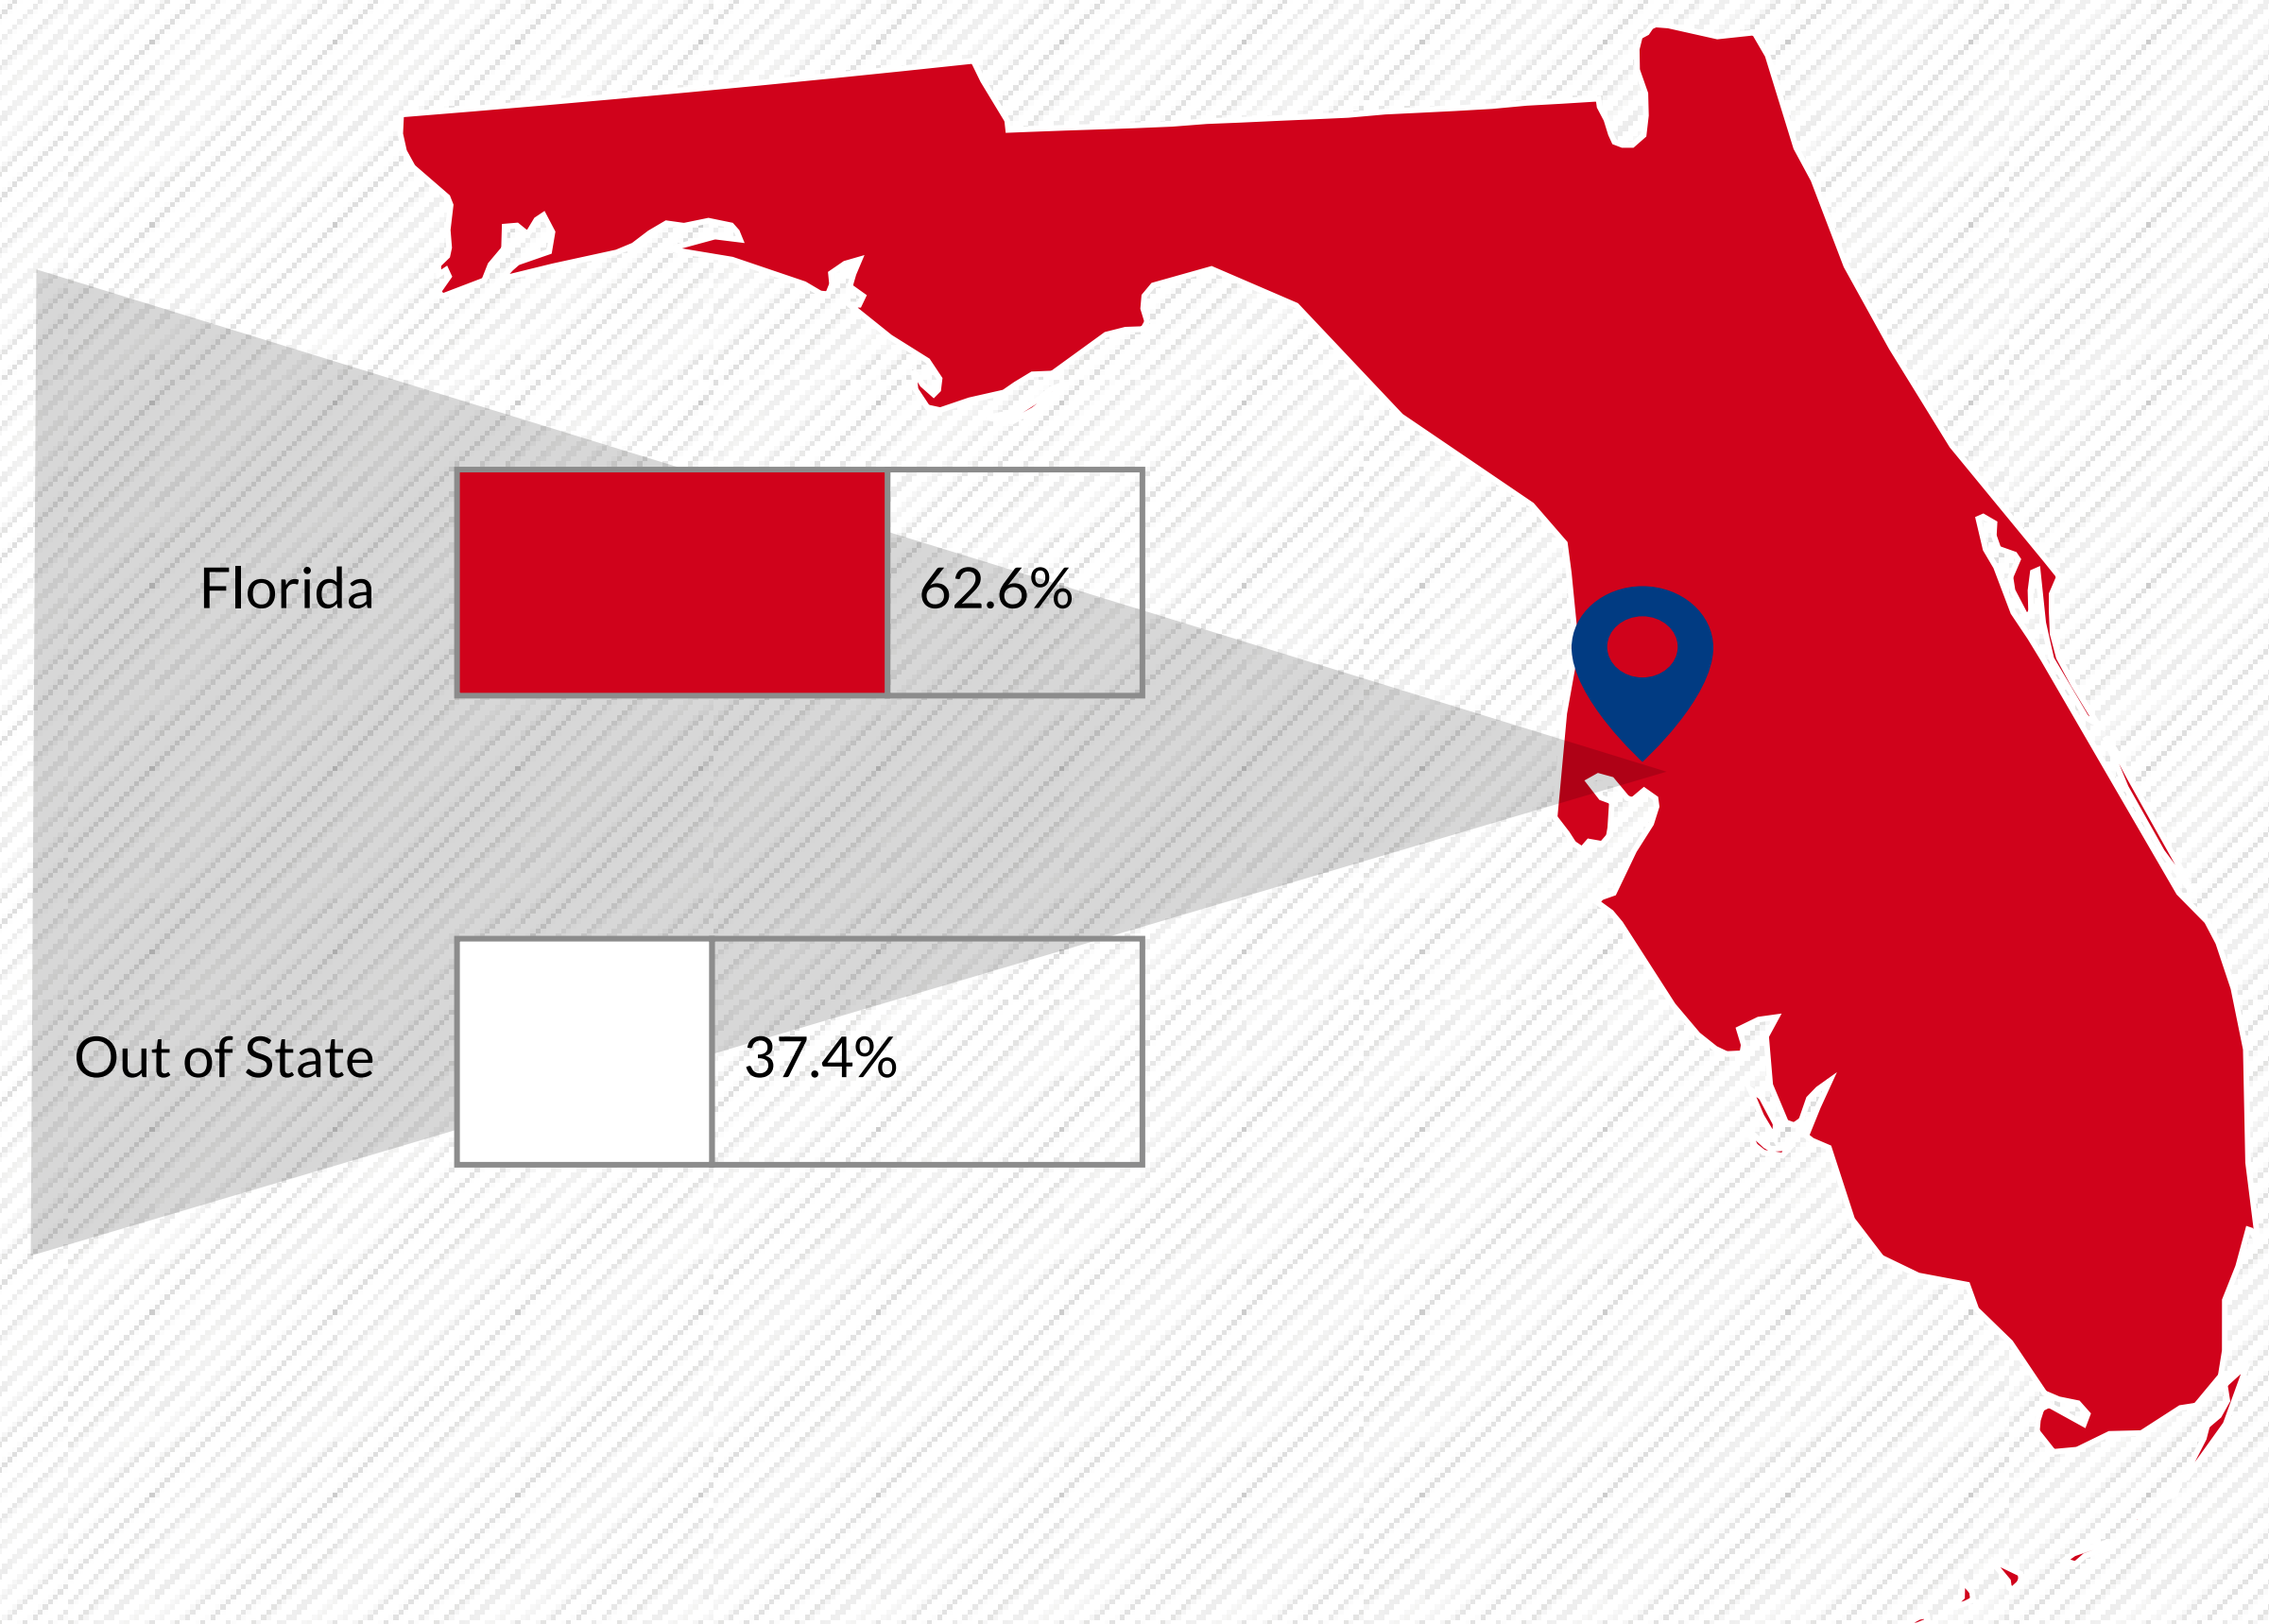

Class of 2020 Residency:

Graduates from the Class of 2020 live all across the US and internationally.

915 of the 1012 graduates responding to our survey reported where they planned to live after graduation.

Sixty-three percent (62.6%) of the Class of 2020 graduates responding to our survey report Florida as their top destination after graduation - choosing to remain in Florida for either graduate school or employment opportunities.

Internationally, UT graduates are employed or attend graduate school in Europe, Africa, Asia, the Caribbean, the Middle East, Central and South America, Australia and Canada.

Post-Grad Residency

Of Those Students Who...