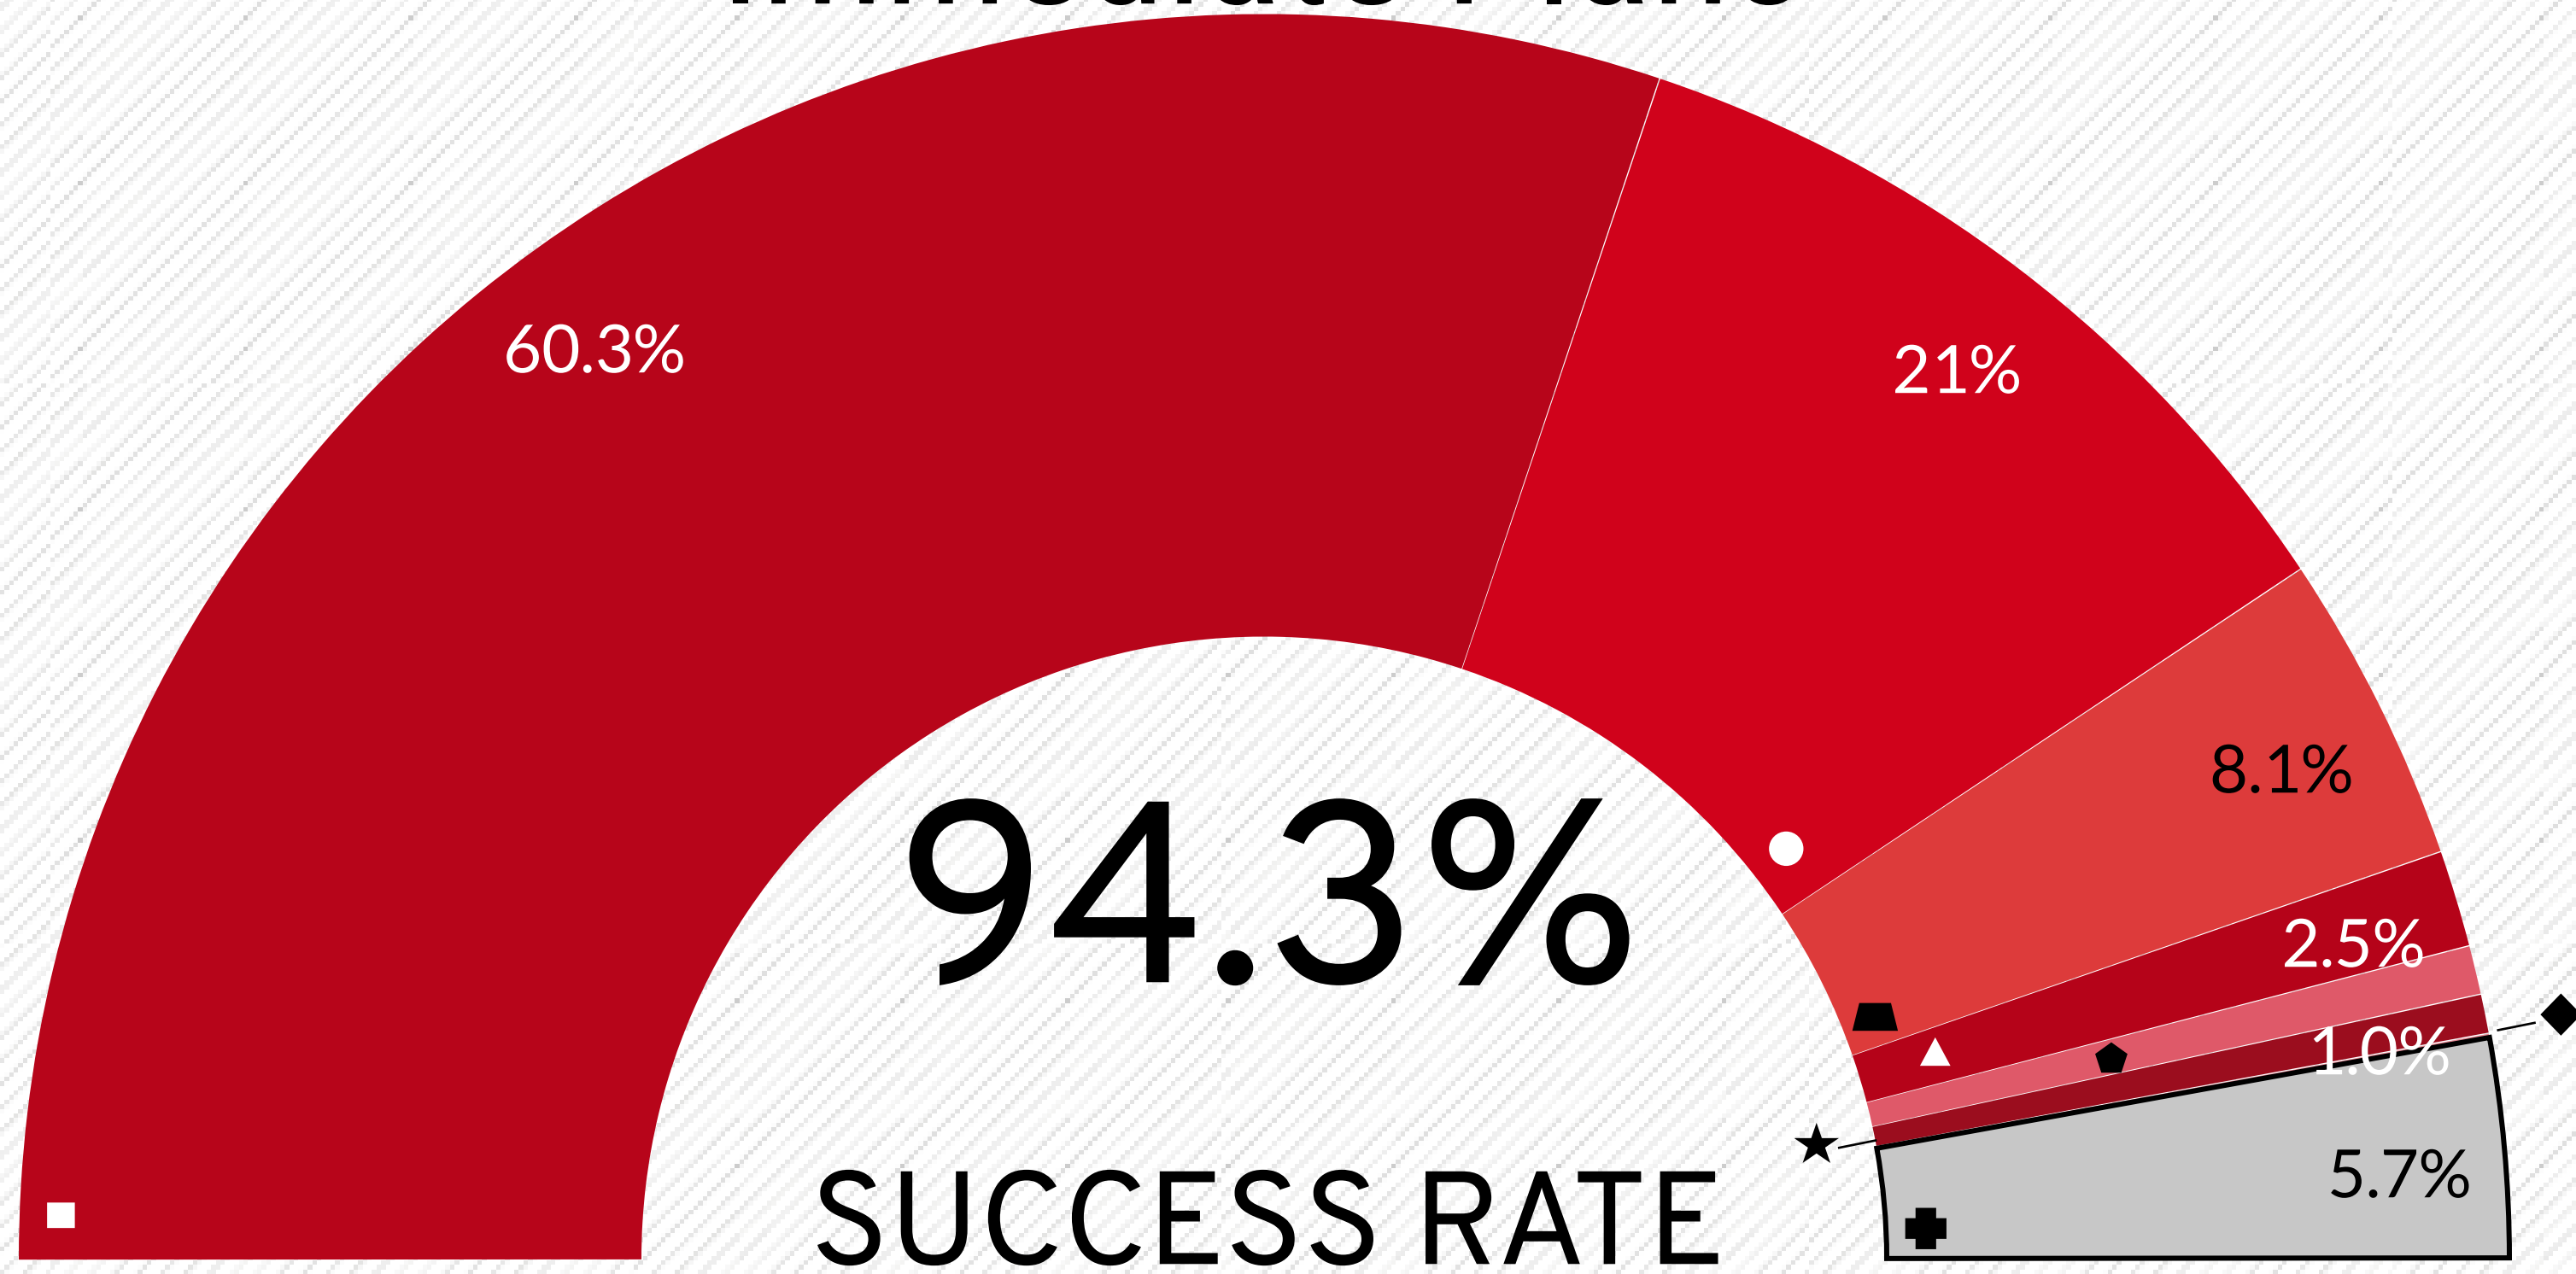

FIRST DESTINATION REPORT

Undergraduate Class of 2020

Executive Summary:

Data from fifty-seven percent (56.8%) of the 2020 undergraduate degree recipients were collected from online surveys, faculty, employers, and other verifiable information sources in accordance with the National Association of College and Employers' First Destination Standards. (56.8% knowledge rate based upon data obtained for 1012 out of 1781 total graduates.)

Immediate Plans

94.3% of respondents from the undergraduate **Class of 2020** survey (May, Aug., Dec. graduates) reported success in achieving their post-graduate goals. 5.7% were still seeking full-time employment.

- Full-Time Employment (60.3%) ■ Continuing Education (21%)
- Part-Time Employment (8.1%) ▲ Self-Employed (2.5%) ■ Military (1.3%)
- ★ Non-Traditional Experience (1%) ◆ Not Seeking (0.1%) ■ Still Seeking (5.7%)

Class of 2020 Residency:

Graduates from the Class of 2020 live all across the US and internationally.

915 of the 1012 graduates responding to our survey reported where they planned to live after graduation.