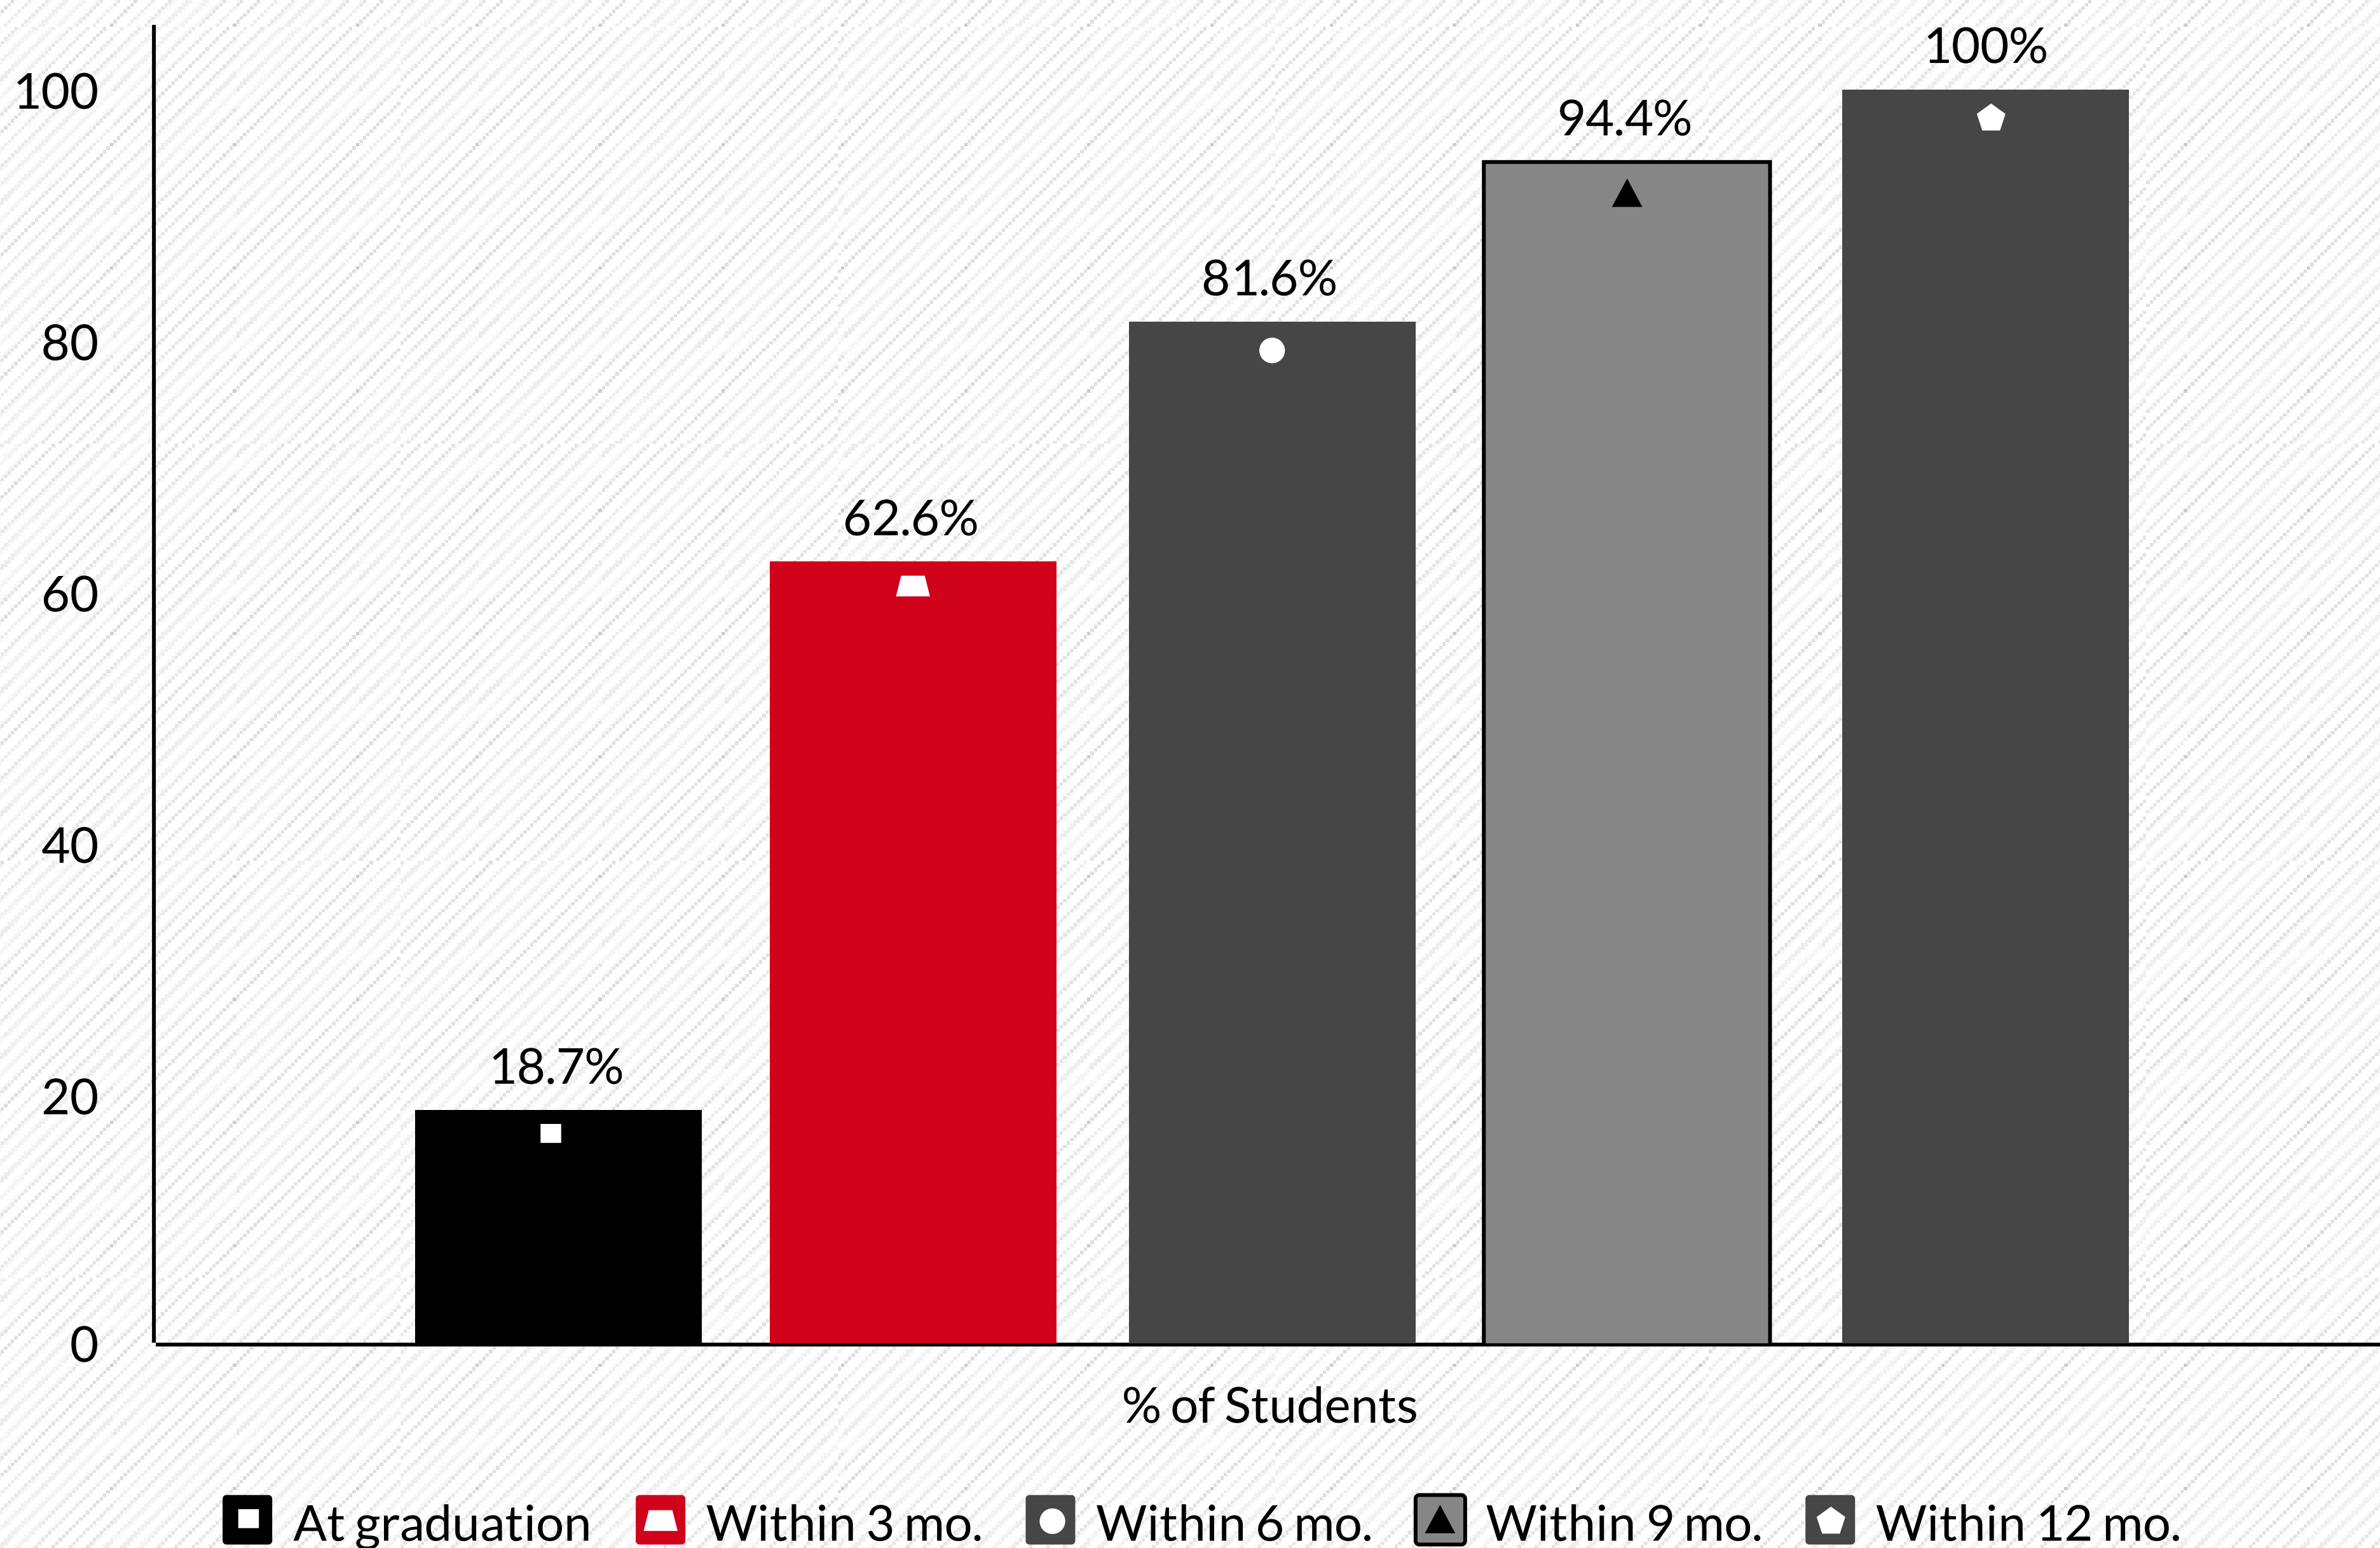

Stayed in Florida

Moved Out of Florida

Timeframe of Employment:

Of the 610 graduates who reported being employed full-time, 610 provided information on when they began employment. Data collected from the undergraduate Class of 2020 indicated the following: