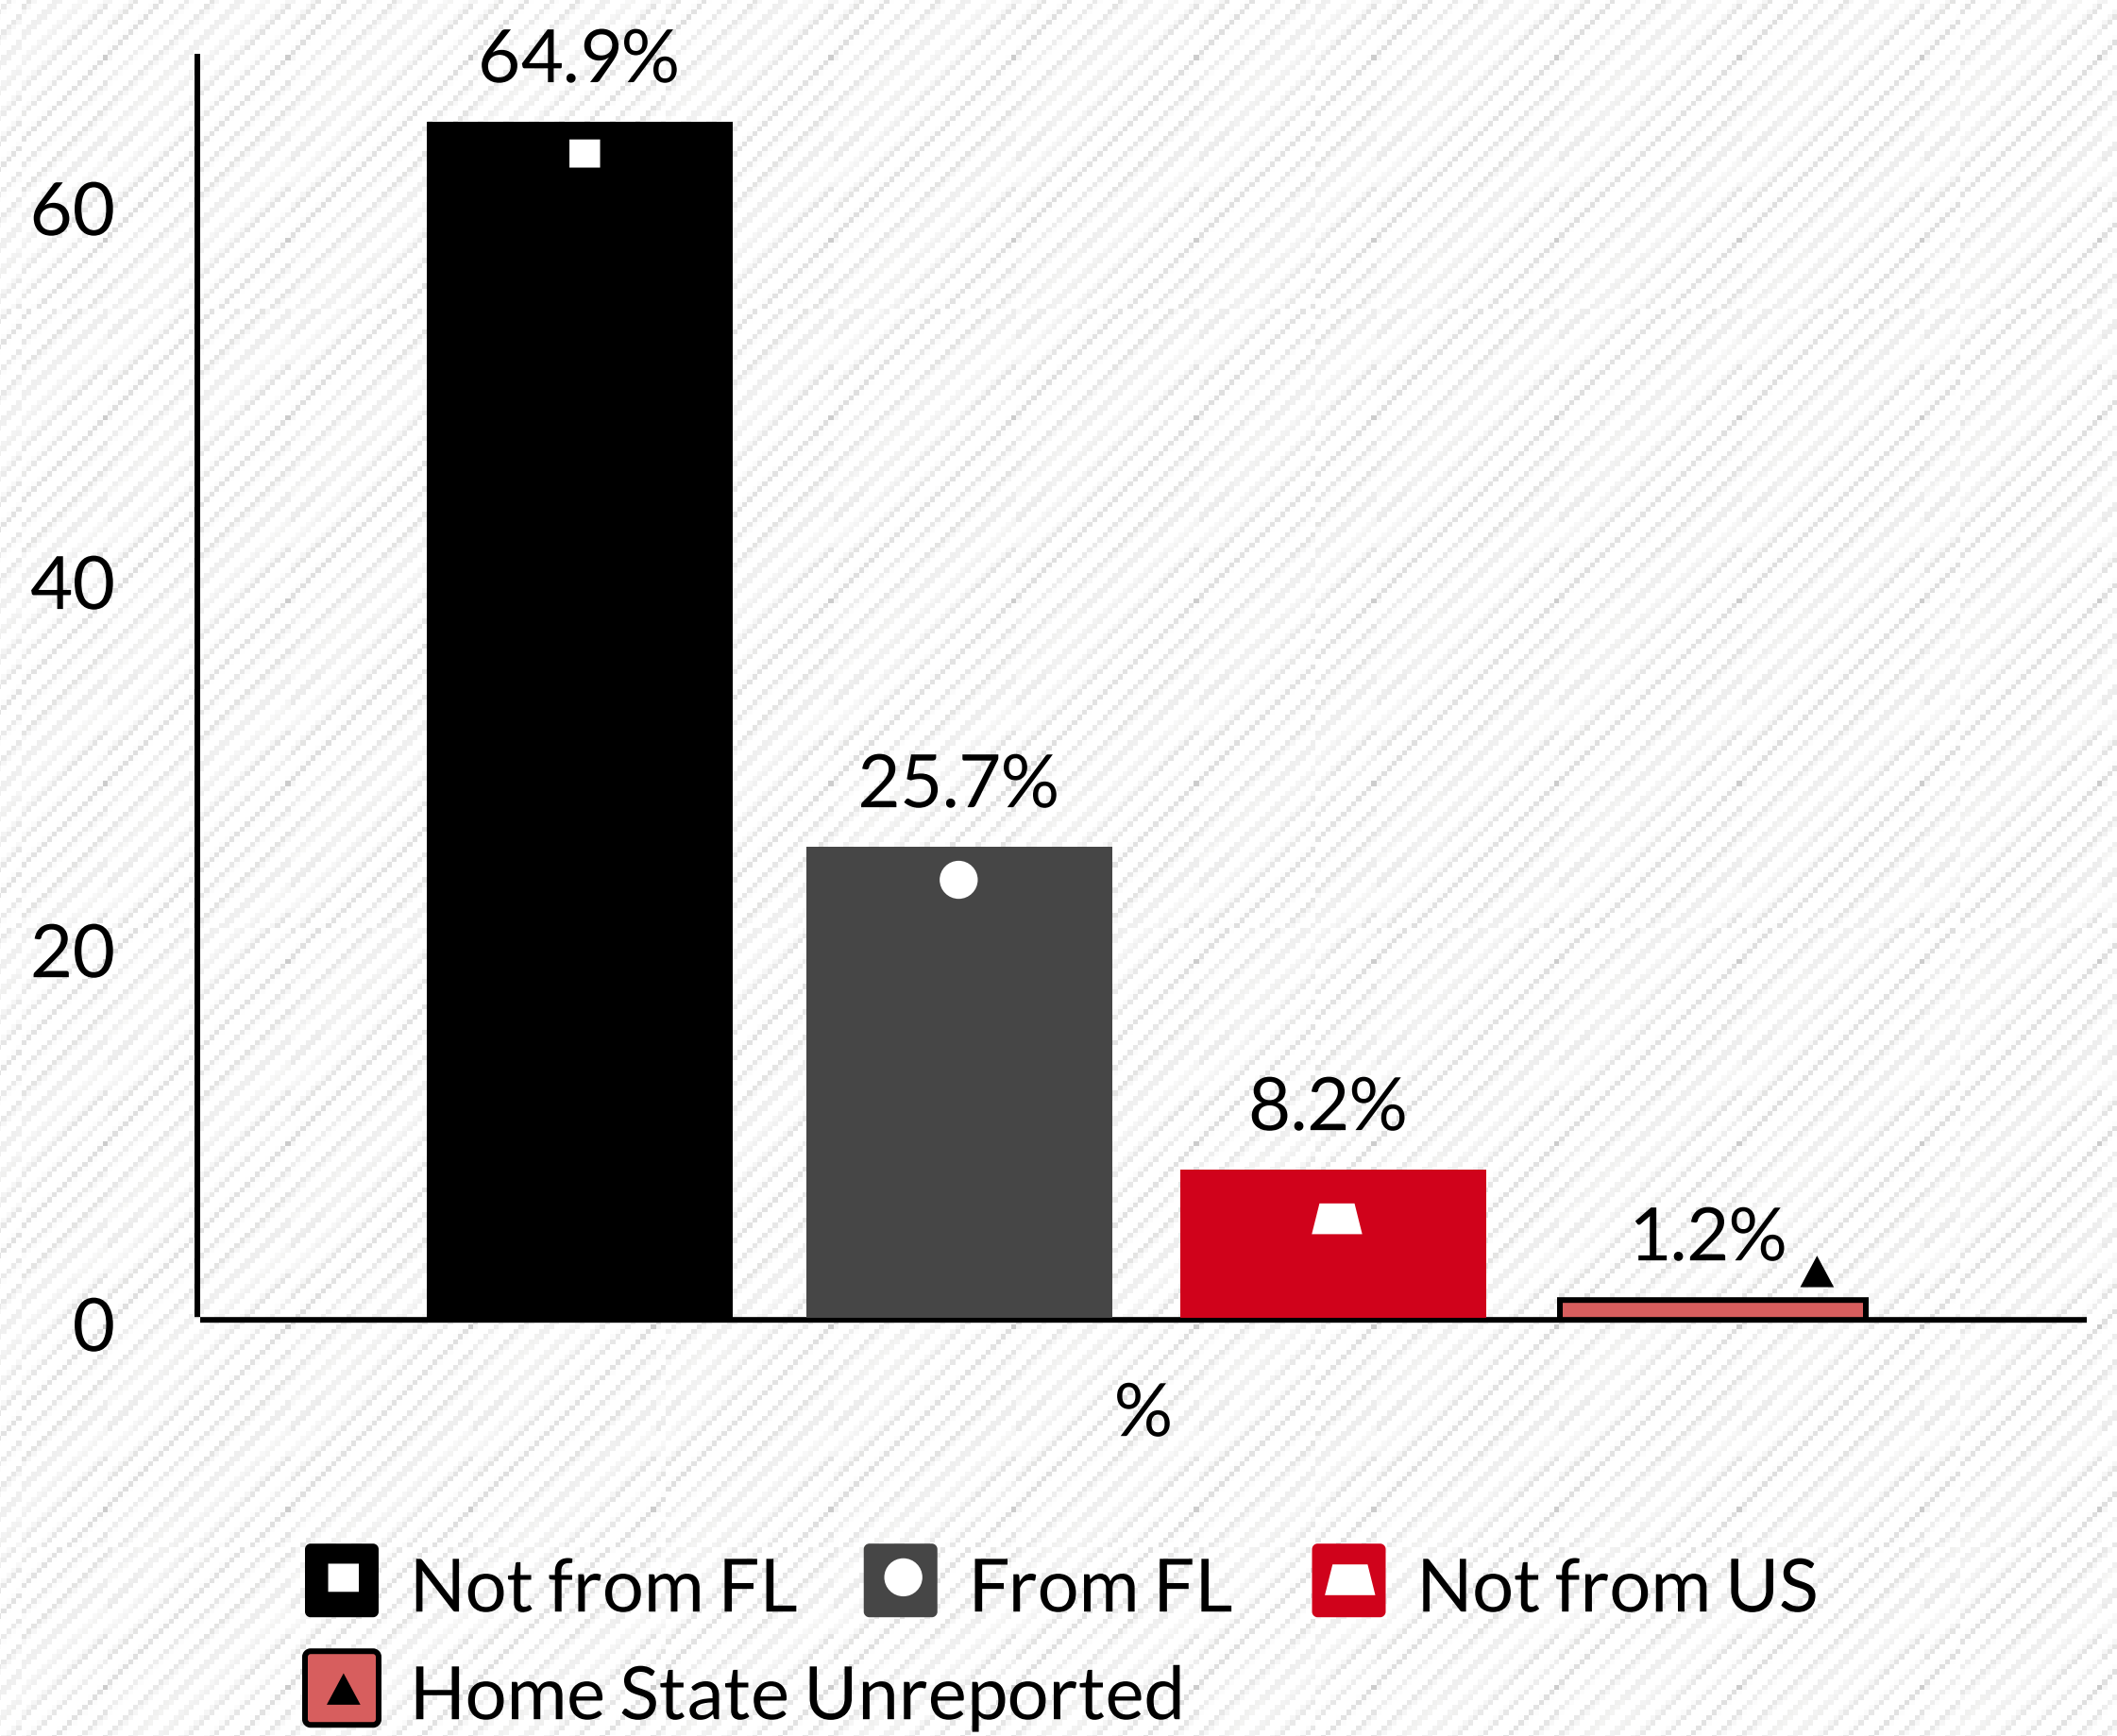

Sixty-three percent (62.6%) of the Class of 2020 graduates responding to our survey report Florida as their top destination after graduation - choosing to remain in Florida for either graduate school or employment opportunities.

Internationally, UT graduates are employed or attend graduate school in Europe, Africa, Asia, the Caribbean, the Middle East, Central and South America, Australia and Canada.

Post-Grad Residency

Of Those Students Who...

Stayed in Florida

Moved Out of Florida

Timeframe of Employment:

Of the 610 graduates who reported being employed full-time, 610 provided information on when they began employment. Data collected from the undergraduate Class of 2020 indicated the following: